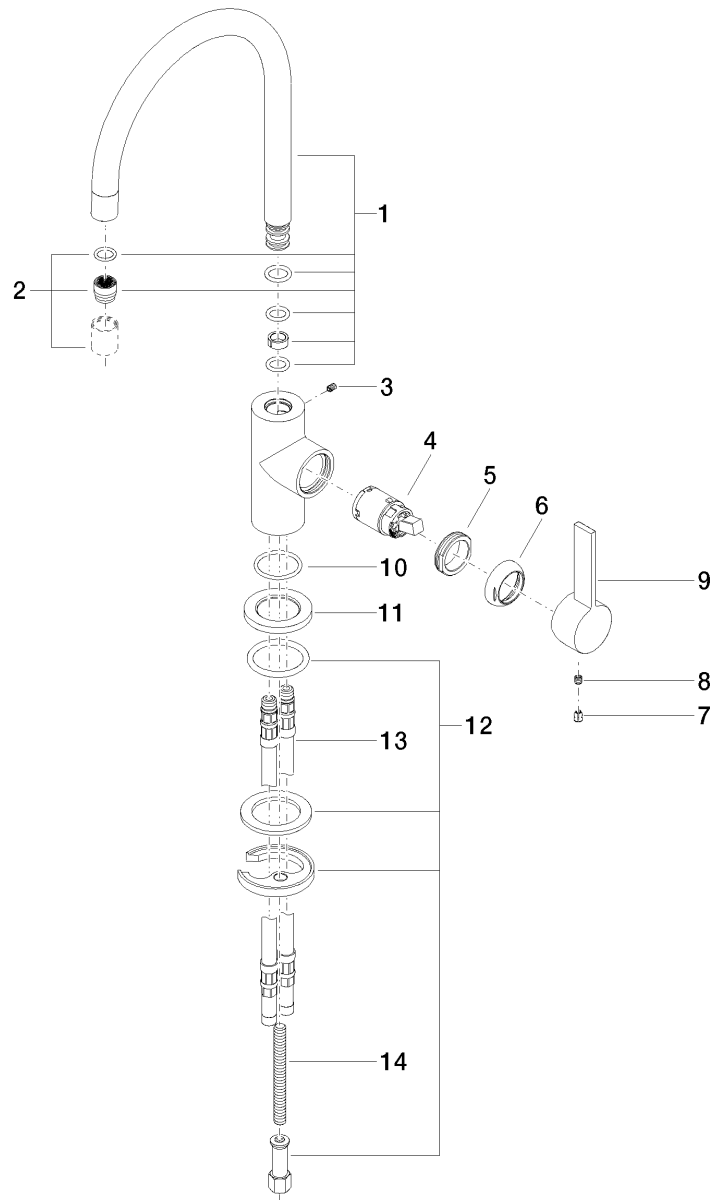

Product specifications

- **6 1/2" projection**
- Swivel spout 360°
- 7 3/8" height to aerator/spout outlet
- 1 3/8" hole diameter
- Total height 11 7/8"
- Ceramic disc cartridge
- 2x M 10 x 1 x 16 1/2" high pressure hose
- Water flow rate limited to max. 1.5 gpm
- low lead compliant
- Laminar flow

[ADA]

Combination with hand spray set or profi hand spray set not possible

Surfaces

- chrome 33805875-000010
- matt platinum 33805875-060010

Exploded assembly drawing

Order quantity

No.	Article number	Name	Installation quantity
1	90282220601ff	spout	1
2	90230106703ff	aerator	1
3	09311100890	pin	1
4	09150504090	cartridge	1
5	092404130-07	nut	1
6	092404204ff	cover	1
7	09312001790	plug	1
8	09311103090	pin	1
9	092088051ff	handle	1
10	09141011890	seal	1
11	092785001ff	rosette	1
12	0430110386490	fixing set	1
13	0430040450090	hose	2
14	09311101190	pin	1