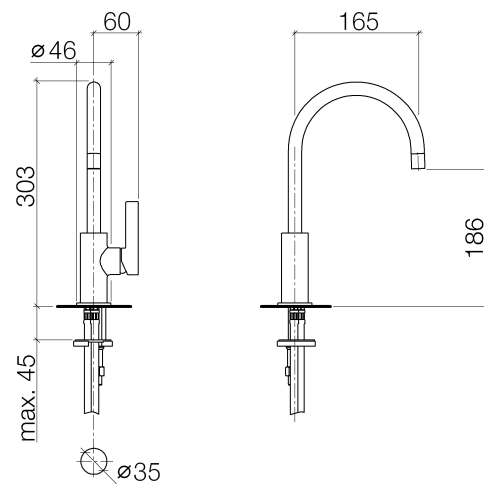

Product specifications

- **6 1/2" projection**
- Swivel spout 360°
- 7 3/8" height to aerator/spout outlet
- 1 3/8" hole diameter
- Total height 11 7/8"
- Ceramic disc cartridge
- 2x M 10 x 1 x 16 1/2" high pressure hose
- Water flow rate limited to max. 1.5 gpm
- low lead compliant
- Laminar flow

[ADA]

Combination with hand spray set or profi hand spray set not possible

Surfaces

- chrome 33805875-000010
- matt platinum 33805875-060010

Exploded assembly drawing

Order quantity

No.	Article number	Name	Installation quantity
1	90282220601ff	spout	1
2	90230106703ff	aerator	1
3	09311100890	pin	1
4	09150504090	cartridge	1
5	092404130-07	nut	1
6	092404204ff	cover	1
7	09312001790	plug	1
8	09311103090	pin	1
9	092088051ff	handle	1
10	09141011890	seal	1
11	092785001ff	rosette	1
12	0430110386490	fixing set	1
13	0430040450090	hose	2
14	09311101190	pin	1