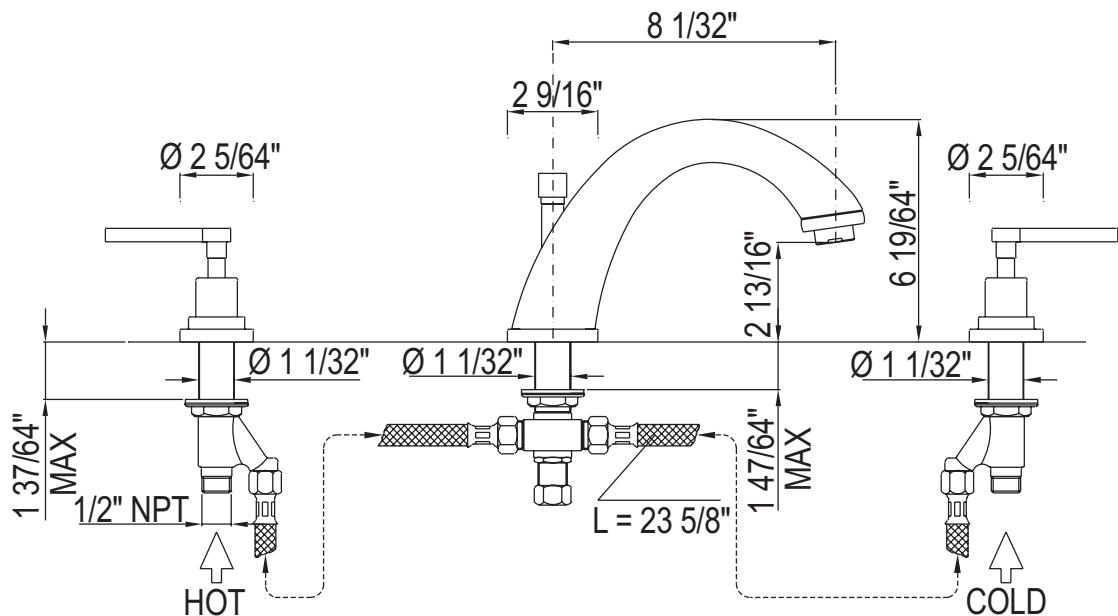

WARRANTY

- Limited Lifetime
- *No warranty on Tuscan Brass finish