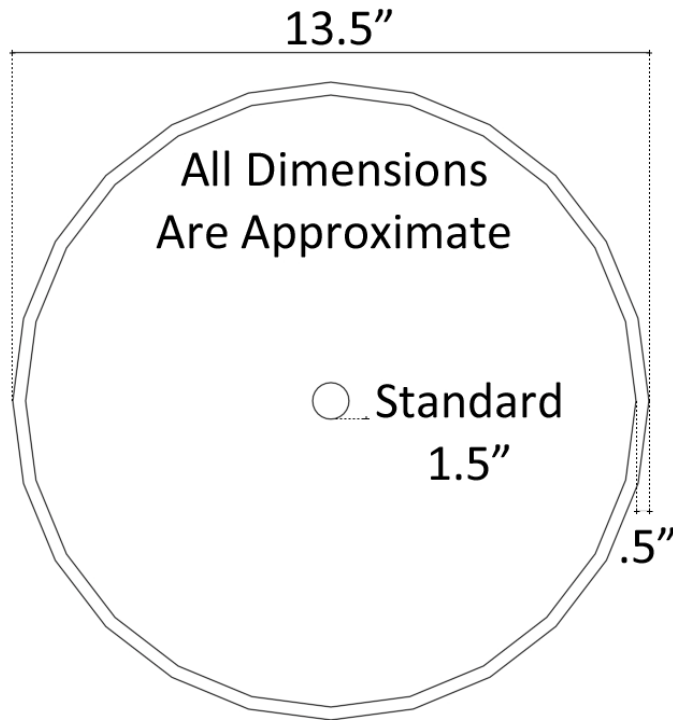

Available Drains:

- **D004** Grid Strainer
- **D005** Lift and Turn
- **D101-** Decorative Drains
- **D604**

DIMENSIONS WILL VARY. DO NOT use this sheet as a guide for countertop cuts.