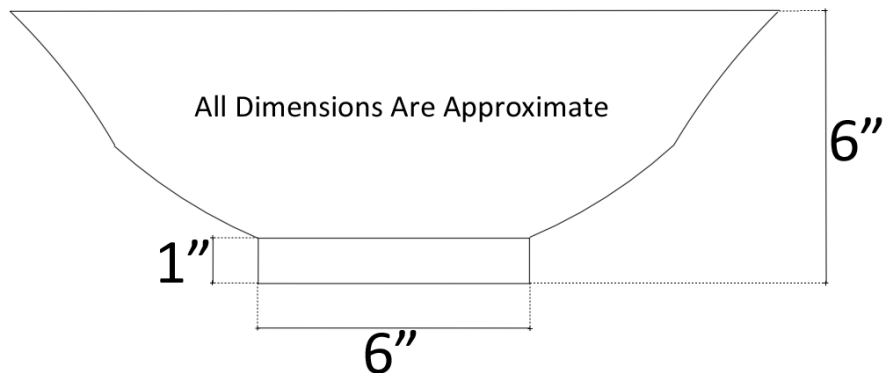

Available Drains:

- **D004** Grid Strainer
- **D005** Lift and Turn
- **D101-** Decorative Drains
- **D604**

DIMENSIONS WILL VARY. DO NOT use this sheet as a guide for countertop cuts.