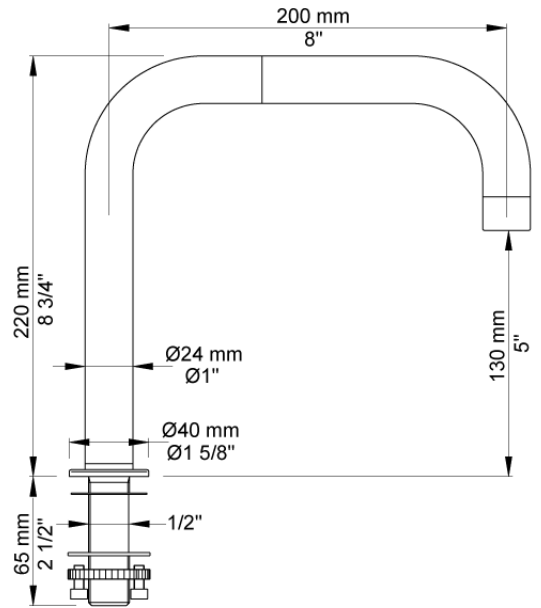

Date:

Client:

Project:

VOLA product: SC6

**SC6**

Two-handle mixer S50 with double swivel spout 090D.

**Flow**

	<b>Bar:</b>	<b>1,0</b>	<b>2,0</b>	<b>3,0</b>	<b>4,0</b>	<b>5,0</b>
SC6	(l/min)	15,0	21,2	26,0	30,0	30,0

Date:

Client:

Project:

VOLA product: SC6

**090D**  
360° double swivel spout.  
Hole cut out size: 21 mm, max. 29 mm.

**S50**  
Stop valve with 1/4 turn ceramic disc technology.  
Includes non-return valve and 1/2" inlet/outlet.  
Hole cut out size: 28 mm max 35 mm.