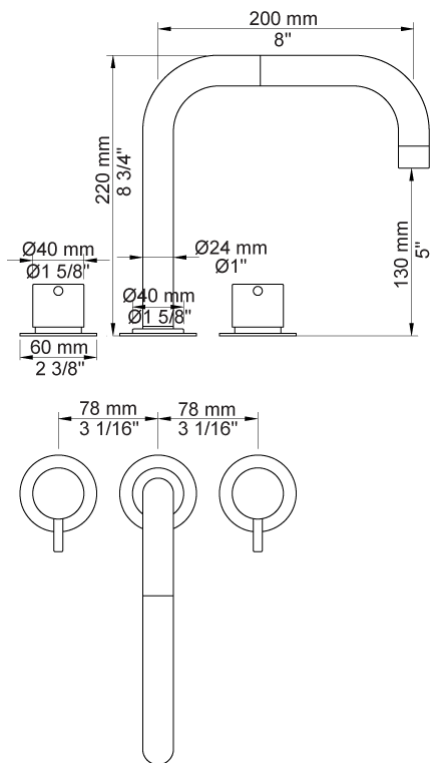

Date:

Client:

Project:

VOLA product: SC6

**SC6**

Two-handle mixer S50 with double swivel spout 090D.

**Flow**

	<b>Bar:</b>	<b>1,0</b>	<b>2,0</b>	<b>3,0</b>	<b>4,0</b>	<b>5,0</b>
SC6	(l/min)	15,0	21,2	26,0	30,0	30,0

Date:

Client:

Project:

VOLA product: SC6

**090D**  
360° double swivel spout.  
Hole cut out size: 21 mm, max. 29 mm.

**S50**  
Stop valve with 1/4 turn ceramic disc technology.  
Includes non-return valve and 1/2" inlet/outlet.  
Hole cut out size: 28 mm max 35 mm.