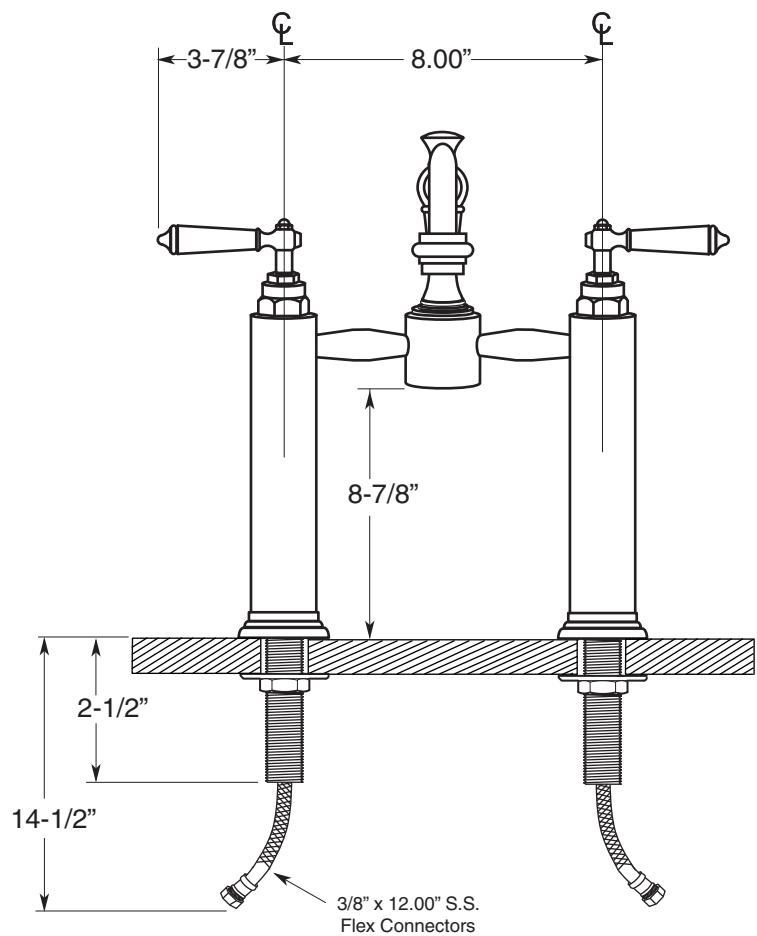

**FEATURES:**

- All brass construction.
- Flexible hose connections - P/N 18.06.018
- Includes grid drain without overflow - P/N 18.11.120
- Replacement cartridge P/N: 18.30.029-cold / 18.30.030-hot
- Available in all finishes. Warranty varies according to finish selection.
- Standard aerator is limited to 1.5 gpm.
- Certified to meet and exceed the following codes and standards:  
ASME A112.18.1-2005/CSAB 125.1-2005.

Orleans  
(Porcelain lever)  
Vessel Pillar Lavatory Set  
(Swivel Spout)  
1.3557035

Note: Install through  
1-1/4" Diameter Holes

Note: Measurements are subject to change or cancellation. No responsibility is assumed for use of superseded or voided pages.