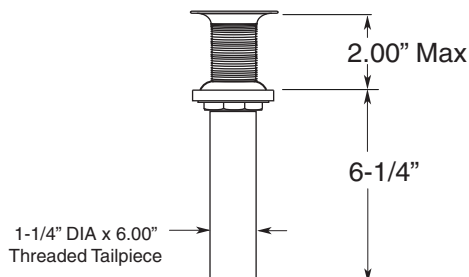

**FEATURES:**

- All brass construction.
- Flexible hose connections - P/N 18.06.018
- Includes grid drain without overflow - P/N 18.11.120
- Replacement cartridge P/N: 18.30.029-cold / 18.30.030-hot
- Available in all finishes. Warranty varies according to finish selection.
- Standard aerator is limited to 1.5 gpm.
- Certified to meet and exceed the following codes and standards:  
ASME A112.18.1-2005/CSAB 125.1-2005.

Orleans  
(Porcelain lever)  
Vessel Pillar Lavatory Set  
(Swivel Spout)  
1.3557035

Note: Install through  
1-1/4" Diameter Holes

Note: Measurements are subject to change or cancellation. No responsibility is assumed for use of superseded or voided pages.