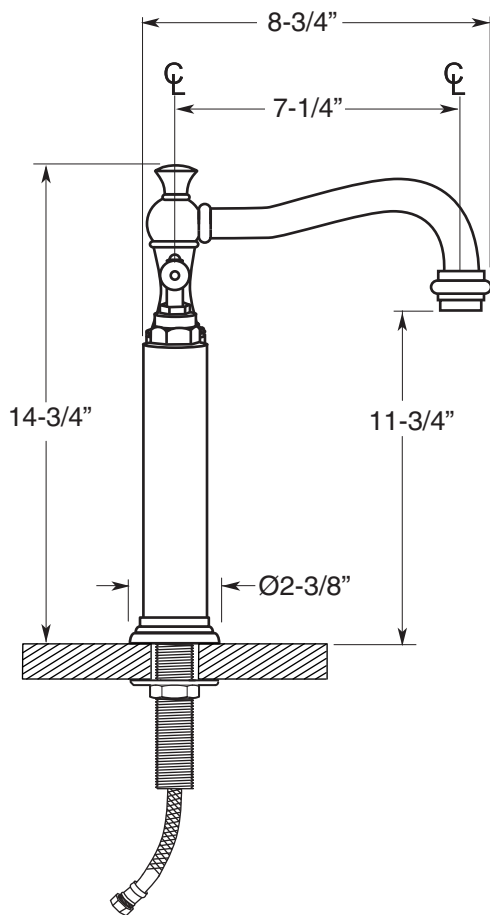

**FEATURES:**

- All brass construction.
- Flexible hose connections - P/N 18.06.018
- Includes grid drain without overflow - P/N 18.11.120
- Replacement cartridge P/N: 18.30.029-cold / 18.30.030-hot
- Available in all finishes. Warranty varies according to finish selection.
- Standard aerator is limited to 1.5 gpm.
- Certified to meet and exceed the following codes and standards:  
ASME A112.18.1-2005/CSAB 125.1-2005.

Orleans  
(Porcelain lever)  
Vessel Pillar Lavatory Set  
(Swivel Spout)  
1.3557035

Note: Install through  
1-1/4" Diameter Holes

Note: Measurements are subject to change or cancellation. No responsibility is assumed for use of superseded or voided pages.