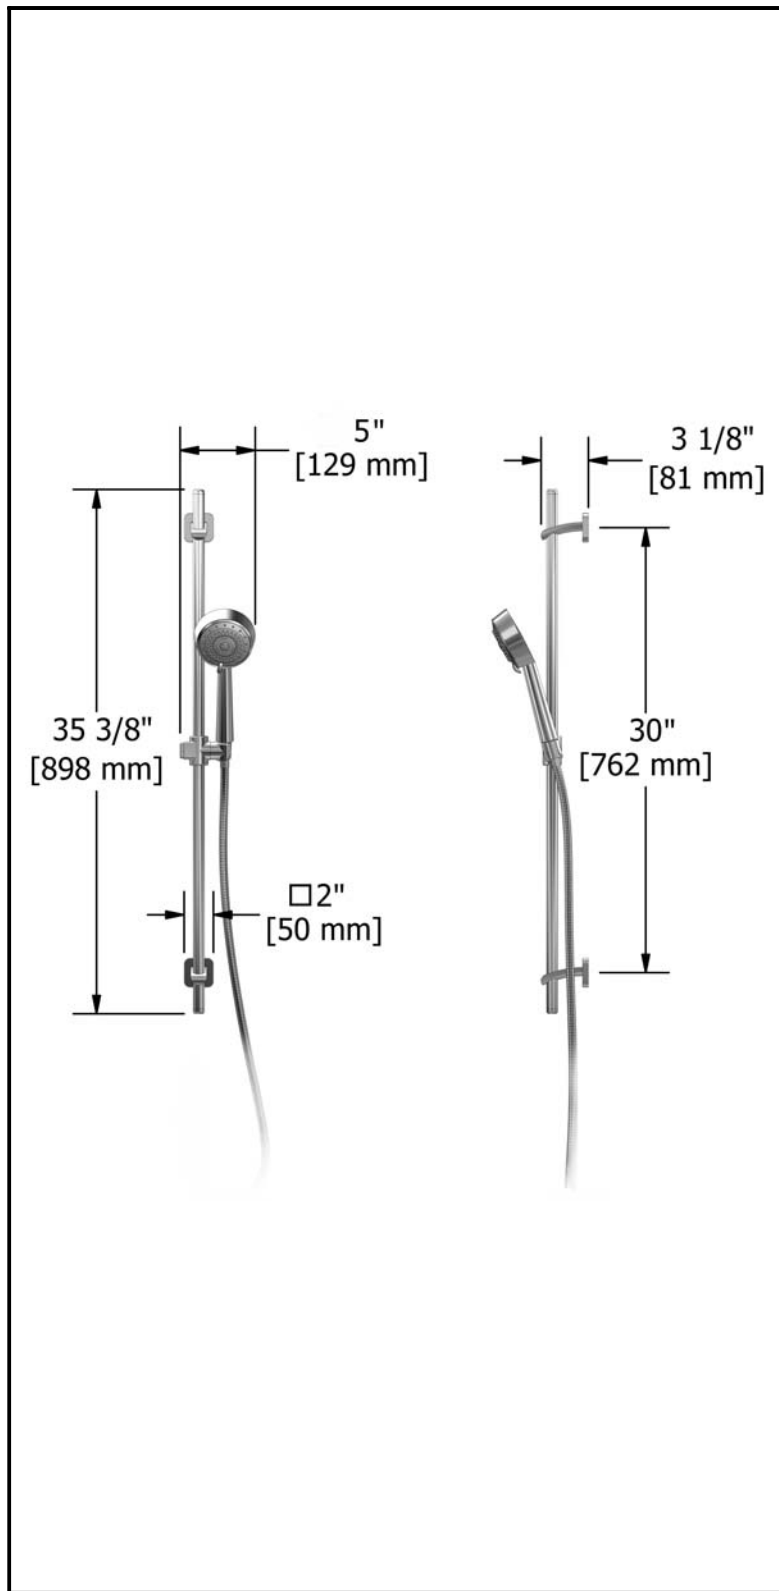

Specifications

Descriptions

- 4 jet hand shower; tropical breeze, luxurious, invigorating, massage and pause
- 150cm (59") double interlock flexible hose
- Ø19mm (¾") slide bar

Available colors

- C : Chrome
- PN : Polished nickel (PVD)

Flows

- Max. flow 9.5 L/min, 2.5 gpm (US) 60psi

Certifications

- ASME A112.18.1
- CSA B125.1

Warranty

The Riobel inc. product carries a limited LIFETIME warranty on the finish Chrome, Gold (PVD), Brushed nickel (PVD), Night brushed (PVD), Polished nickel (PVD) and all working parts and is guaranteed from the initial date of purchase against all manufacturing defects. Other finished 1 year.

Customer service

Ontario, West Canada : 888-287-5354 Quebec, Maritimes, United States : 866-473-8442