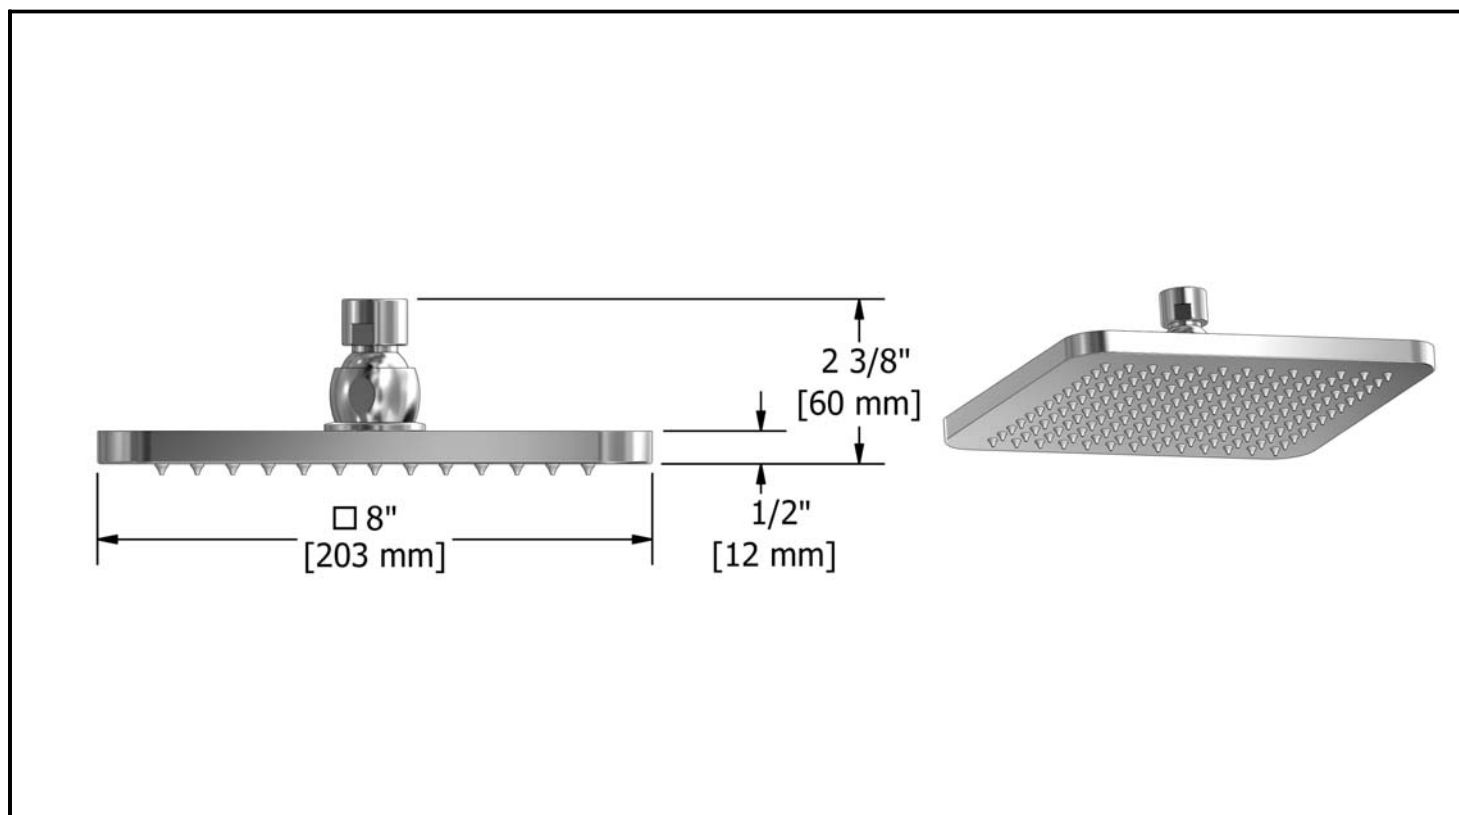

Warranty

The Riobel inc. product carries a limited LIFETIME warranty on the finish Chrome, Gold (PVD), Brushed nickel (PVD), Night brushed (PVD), Polished nickel (PVD) and all working parts and is guaranteed from the initial date of purchase against all manufacturing defects. Other finished 1 year.

Customer service

Ontario, West Canada : 888-287-5354 Quebec, Maritimes, United States : 866-473-8442