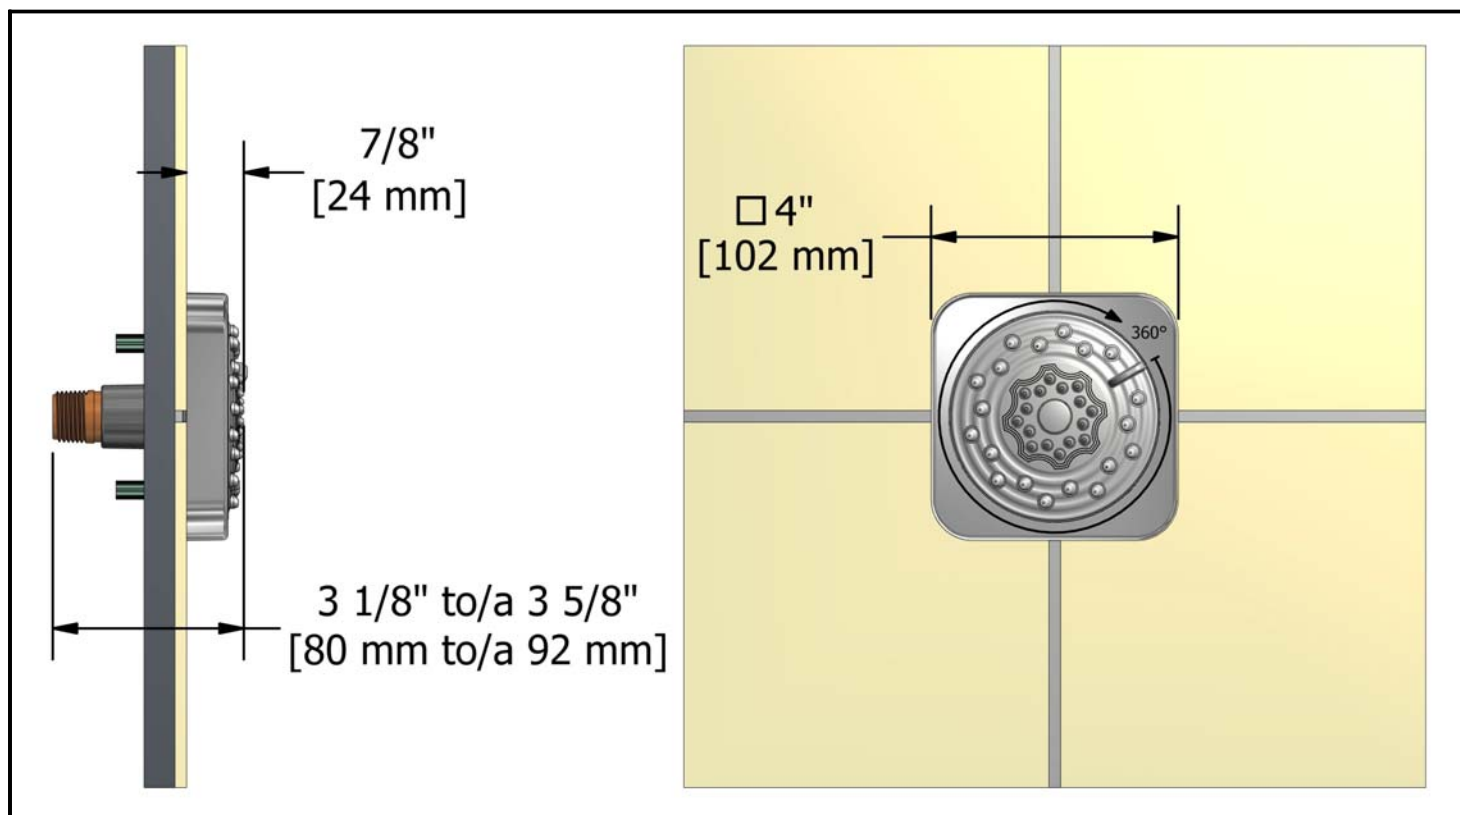

Warranty

The Riobel inc. product carries a limited LIFETIME warranty on the finish Chrome, Gold (PVD), Brushed nickel (PVD), Night brushed (PVD), Polished nickel (PVD) and all working parts and is guaranteed from the initial date of purchase against all manufacturing defects. Other finished 1 year.

Customer service

Ontario, West Canada : 888-287-5354 Quebec, Maritimes, United States : 866-473-8442