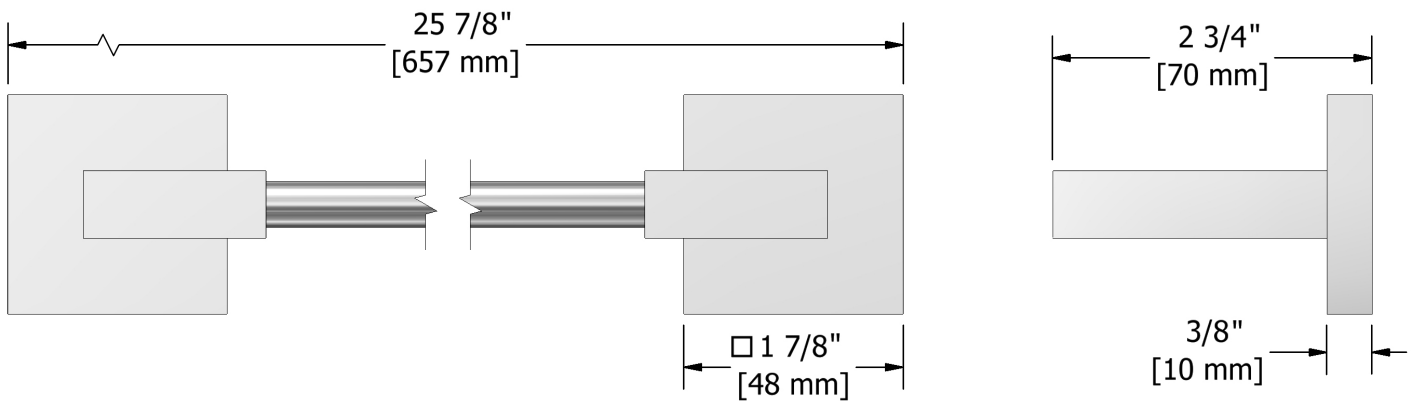

60 cm (24") towel bar
KS5XX

Specifications

Descriptions

- 4 anchorpoints

Available colors

- C : Chrome
- BN : Brushed nickel (PVD)

Sizes, models and finishes may differ from those presented.

Warranty