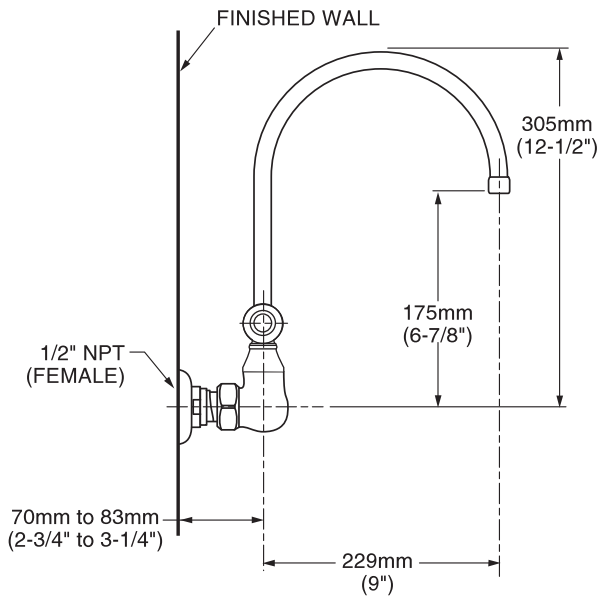

7293.252 Shown

MODEL NUMBER:

- ☐ **7293.252 Wall-Mount Sink Faucet**
Gooseneck swivel spout. Porcelain Lever Handles.

GENERAL DESCRIPTION:

Durable brass construction throughout. Amaris 1/4 turn washerless ceramic disc valve cartridges. One-half inch NPT female inlets with brass coupling nuts. Brass gooseneck swivel spout. 2.2gpm/8.3L/min. maximum flow rate.

Low Lead: Meets NSF Standard 61/Section 9 & Prop 65 lead requirements.

SUGGESTED SPECIFICATION:

Wall-mount sink faucet shall be cast brass construction with all brass coupling nuts. Shall also feature 1/4 turn washerless ceramic disc valve cartridges. Fitting shall be American Standard Model #7293.252.002.