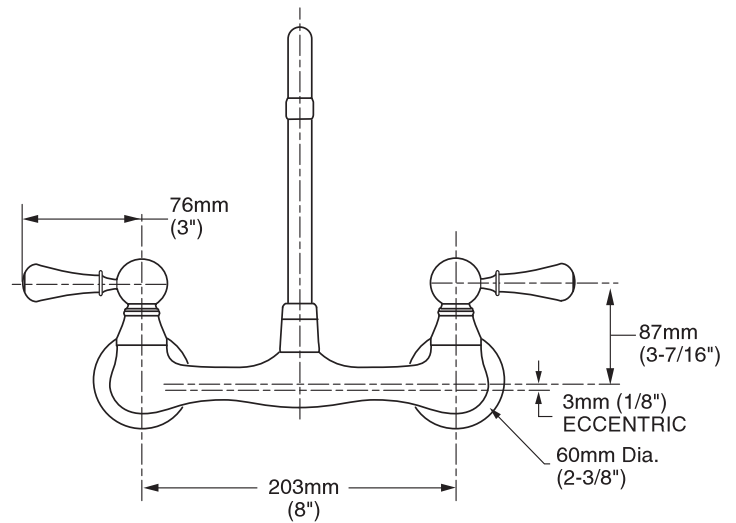

7293.252 Shown

MODEL NUMBER:

- ☐ **7293.252 Wall-Mount Sink Faucet**
Gooseneck swivel spout. Porcelain Lever Handles.

GENERAL DESCRIPTION:

Durable brass construction throughout. Amaris 1/4 turn washerless ceramic disc valve cartridges. One-half inch NPT female inlets with brass coupling nuts. Brass gooseneck swivel spout. 2.2gpm/8.3L/min. maximum flow rate.

PRODUCT FEATURES:

Ceramic Disc Valve Cartridges: Assures a lifetime of drip-free performance.

Solid Brass Construction: Durable - Excellent in high use applications. Ideal for prolonged contact with water.

Low Lead: Meets NSF Standard 61/Section 9 & Prop 65 lead requirements.

SUGGESTED SPECIFICATION:

Wall-mount sink faucet shall be cast brass construction with all brass coupling nuts. Shall also feature 1/4 turn washerless ceramic disc valve cartridges. Fitting shall be American Standard Model #7293.252.002.