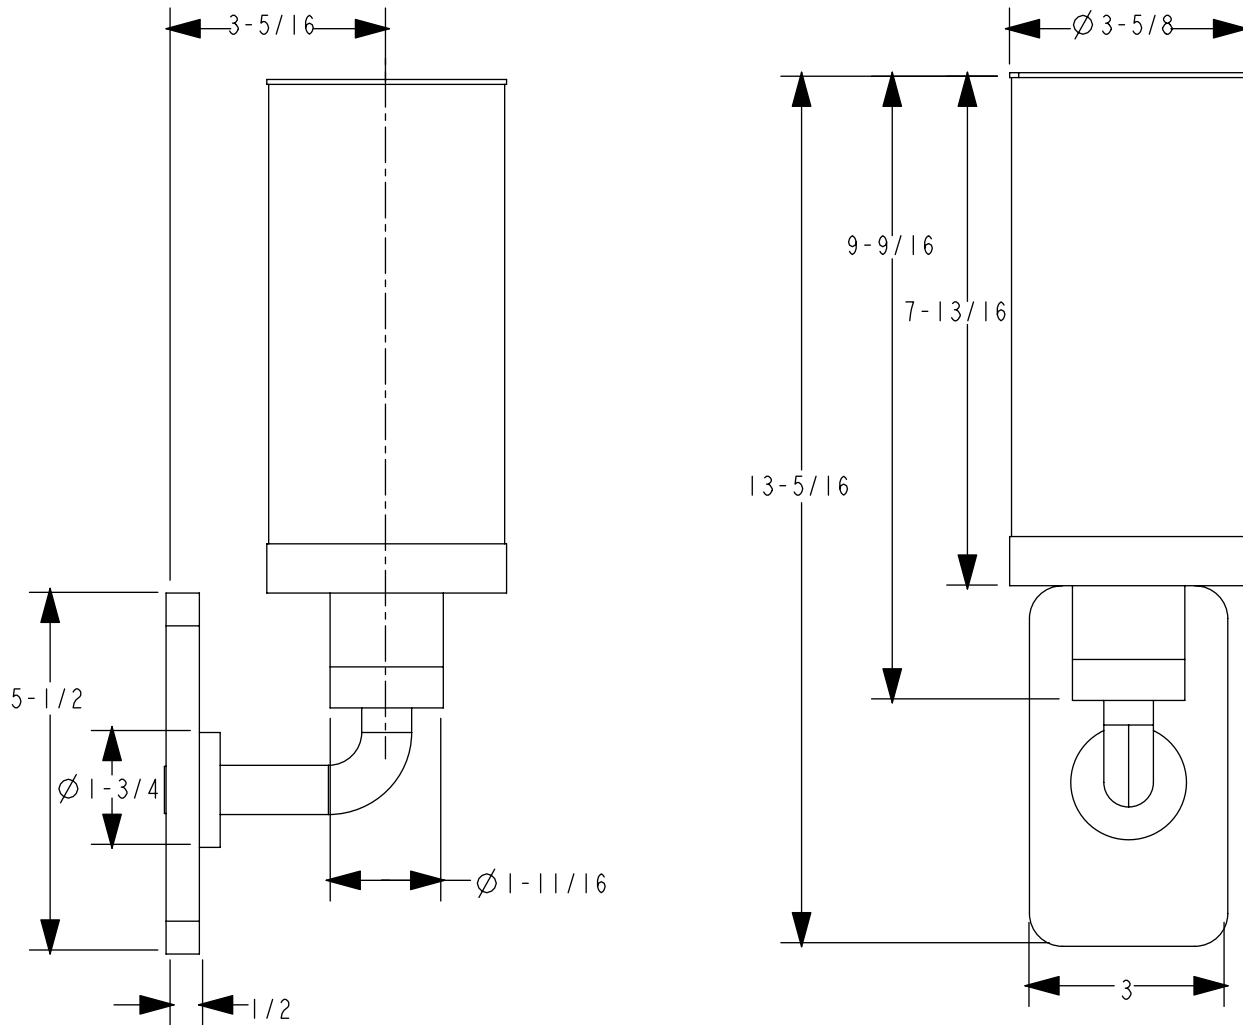

All measurements in inches

Image NOT to Scale

We reserve the right to make revisions without notice in the design of fixtures or in packaging unless this right has specifically been waived at the time the order is accepted.

This product meets ANSI/NSF Standard 61, Sect. 9, Safe Drinking Water Act - Lead Content and Leaching

MANUFACTURED :: CALIFORNIA, US (CNC) COMPUTER NUMERIC CONTROL

MATERIAL :: SOLID BRASS

WEIGHT(LBS.) ::