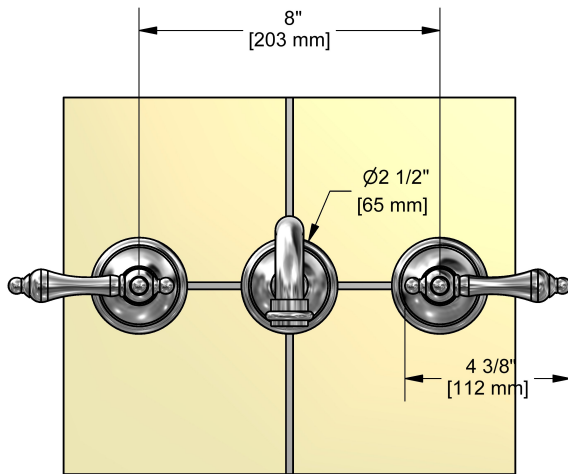

Sizes, models and finishes may differ from those presented.

Warranty

The Riobel inc. product carries a limited LIFETIME warranty on the finish Chrome, Gold (PVD), Brushed nickel (PVD), Night brushed (PVD), Polished nickel (PVD) and all working parts and is guaranteed from the initial date of purchase against all manufacturing defects. Other finished 1 year.

Customer Service

Ontario, West Canada : 888-287-5354 Quebec, Maritimes, United States : 866-473-8442