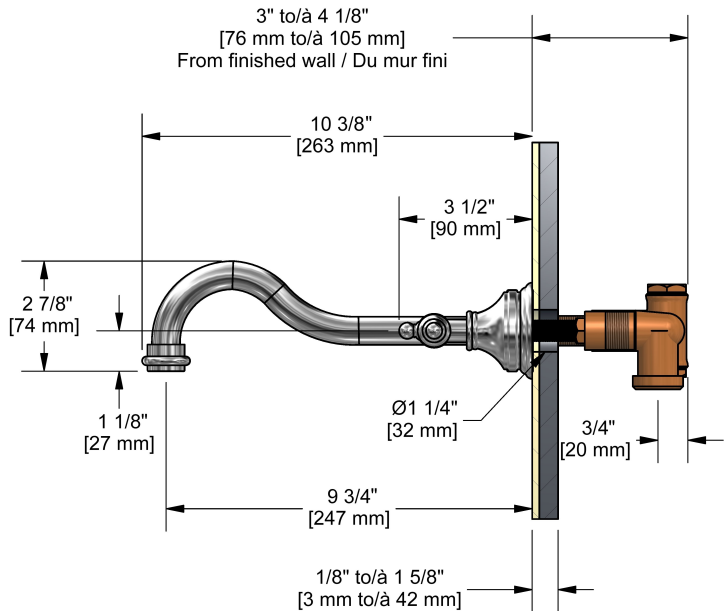

Sizes, models and finishes may differ from those presented.

Warranty

The Riobel inc. product carries a limited LIFETIME warranty on the finish Chrome, Gold (PVD), Brushed nickel (PVD), Night brushed (PVD), Polished nickel (PVD) and all working parts and is guaranteed from the initial date of purchase against all manufacturing defects. Other finished 1 year.

Customer Service

Ontario, West Canada : 888-287-5354 Quebec, Maritimes, United States : 866-473-8442