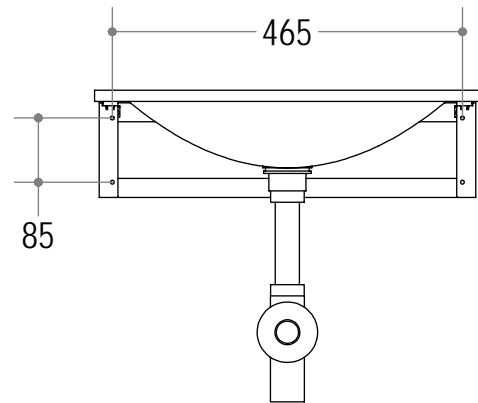

**Pocia | 665801**

Lavamani in vetro, con piletta 53993 e sifone 53922 .

Wash-hand glass-basin, with waste water drain 53993 and siphon 53922.

Scheda tecnica