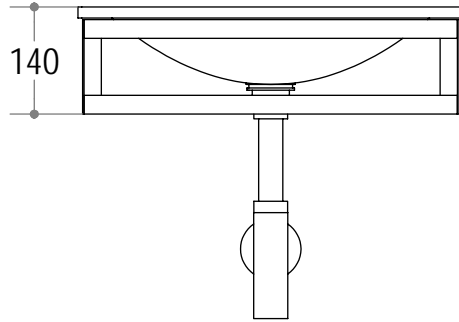

**Pocia | 665801**

Lavamani in vetro, con piletta 53993 e sifone 53922 .

Wash-hand glass-basin, with waste water drain 53993 and siphon 53922.

Scheda tecnica