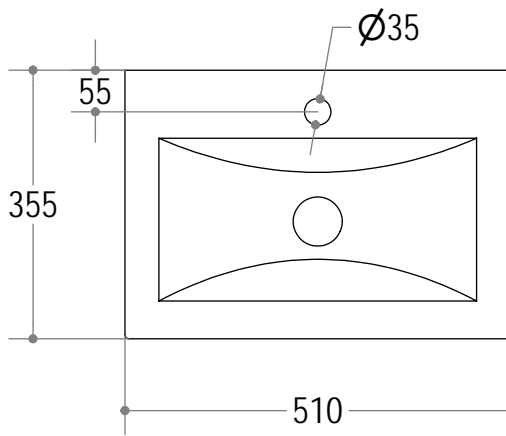

**Pocia | 665801**

Lavamani in vetro, con piletta 53993 e sifone 53922 .

Wash-hand glass-basin, with waste water drain 53993 and siphon 53922.

Scheda tecnica