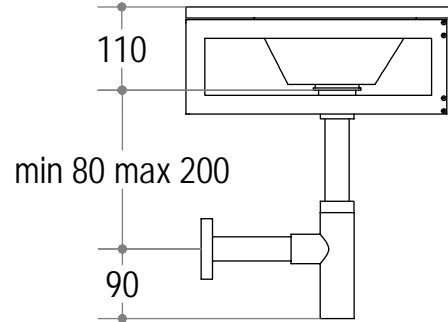

**Pocia | 665801**

Lavamani in vetro, con piletta 53993 e sifone 53922 .

Wash-hand glass-basin, with waste water drain 53993 and siphon 53922.

Scheda tecnica