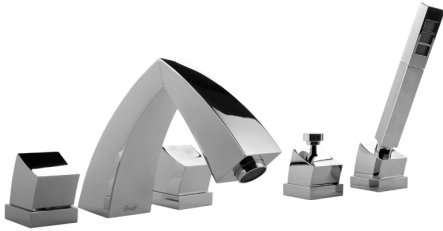

**G-3051-C10B**  
 Fontaine Collection  
 Roman Tub Set

**Product Features**

- Aerated flow rate ~ 7 gpm @ 45 psi
- 1-1/3" hole cutouts (x5)
- Deck-mounted handshower and diverter set included

**Available Finishes**

- Polished Chrome  
 G-3051-C10B-PC
- Steelnox® G-3051-C10B-SN

**Optional Accessories**

- In-line pressure balancing valve G-1060

**Warranty**

- Limited lifetime warranty

For complete warranty information go to [www.graff-faucets.com/en-nam/warranty](http://www.graff-faucets.com/en-nam/warranty)