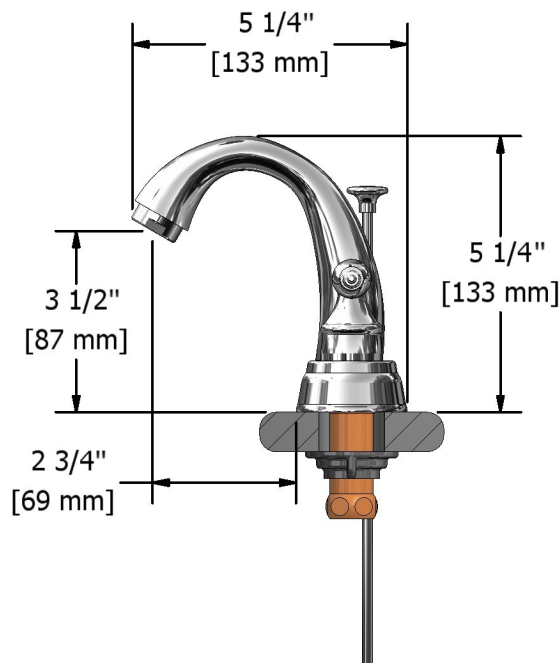

4" center set lavatory faucet
FI04LXX

Specifications

Descriptions

- ½" inlet male NPT
- Pop-up drain
- Ceramic cartridge

Available colors

- C : Chrome
- BN : Brushed nickel (PVD)

Available flows

- 5.7 L/min, 1.5 gpm (US) 60psi
- 1.9 L/min, 0.5 gpm (US) 60psi (**FI04LXX-05**)
- 3.7 L/min, 1 gpm (US) 60psi (**FI04LXX-10**)

Cartridges

- Hot: #401-179

Certifications

- CSA B125.1
- NSF61
- ASME A112.18.1
- CMR248 Approval

Sizes, models and finishes may differ from those presented.

Warranty

The Riobel inc. product carries a limited LIFETIME warranty on the finish Chrome, Gold (PVD), Brushed nickel (PVD), Night brushed (PVD), Polished nickel (PVD) and all working parts and is guaranteed from the initial date of purchase against all manufacturing defects. Other finished 1 year.