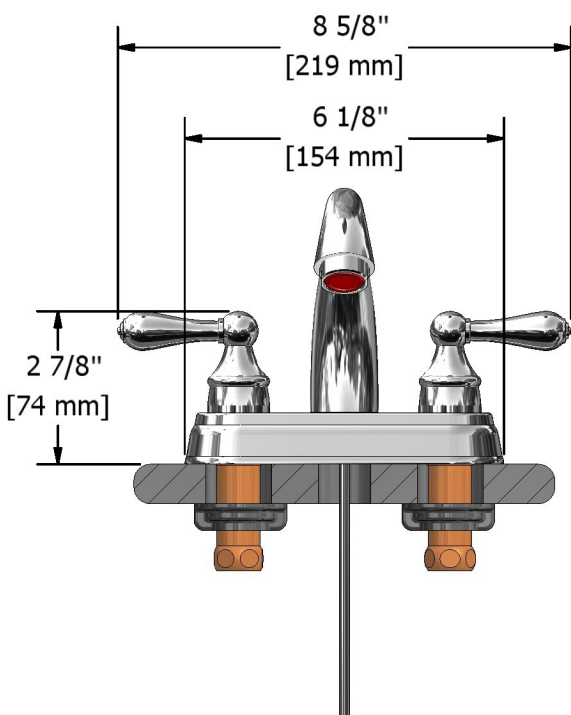

4" center set lavatory faucet
FI04LXX

Specifications

Descriptions

- ½" inlet male NPT
- Pop-up drain
- Ceramic cartridge

Available colors

- C : Chrome
- BN : Brushed nickel (PVD)

Available flows

- 5.7 L/min, 1.5 gpm (US) 60psi
- 1.9 L/min, 0.5 gpm (US) 60psi (**FI04LXX-05**)
- 3.7 L/min, 1 gpm (US) 60psi (**FI04LXX-10**)

Cartridges

- Hot: #401-179

Certifications

- CSA B125.1
- NSF61
- ASME A112.18.1
- CMR248 Approval

Sizes, models and finishes may differ from those presented.

Warranty

The Riobel inc. product carries a limited LIFETIME warranty on the finish Chrome, Gold (PVD), Brushed nickel (PVD), Night brushed (PVD), Polished nickel (PVD) and all working parts and is guaranteed from the initial date of purchase against all manufacturing defects. Other finished 1 year.