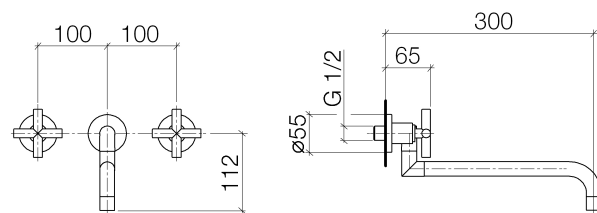

Product specifications

Exposed trim parts only, rough to be ordered separately

• **11 3/4" projection**

- Swivel spout
- M 18 x 1 aerator – female thread
- 2x Ceramic disc cartridge, stem can be cut to length 1/2"
- 2x brass sleeve can be cut to length
- Flanges
- Water flow rate limited to max. 1.5 gpm
- low lead compliant

Surfaces

- | | |
|-----------------|-------------|
| • chrome | 36818892-00 |
| • matt platinum | 36818892-06 |
| • Cyprum | 36818892-49 |

Accessories required

- Rough, spout on the left; 35713970
- Rough, spout in the center; 35707970
- Rough, spout on the right; 35714970
- Rough, flexible positioning; 35712970

Exploded assembly drawing

Kitchen

Tara. Wall-mounted three-hole kitchen mixer

Article number: 36818892

Order quantity

No.	Article number	Name	Installation quantity
1	0924030811090	extension	1
2	09141002690	seal	1
3	092722503ff	rosette	1
4	09110301310ff	connection	1
5	9014150200090	gasket kit	1
6	09311103890	pin	1
7	04282507910ff	spout	1
8	90230101901ff	aerator	1
9	0490031570090	top	1
10	09184007790	sleeve	1
11	09160102690	ring	1
12	09121200290	fixing cap	1
13	36310892ff	connection	1