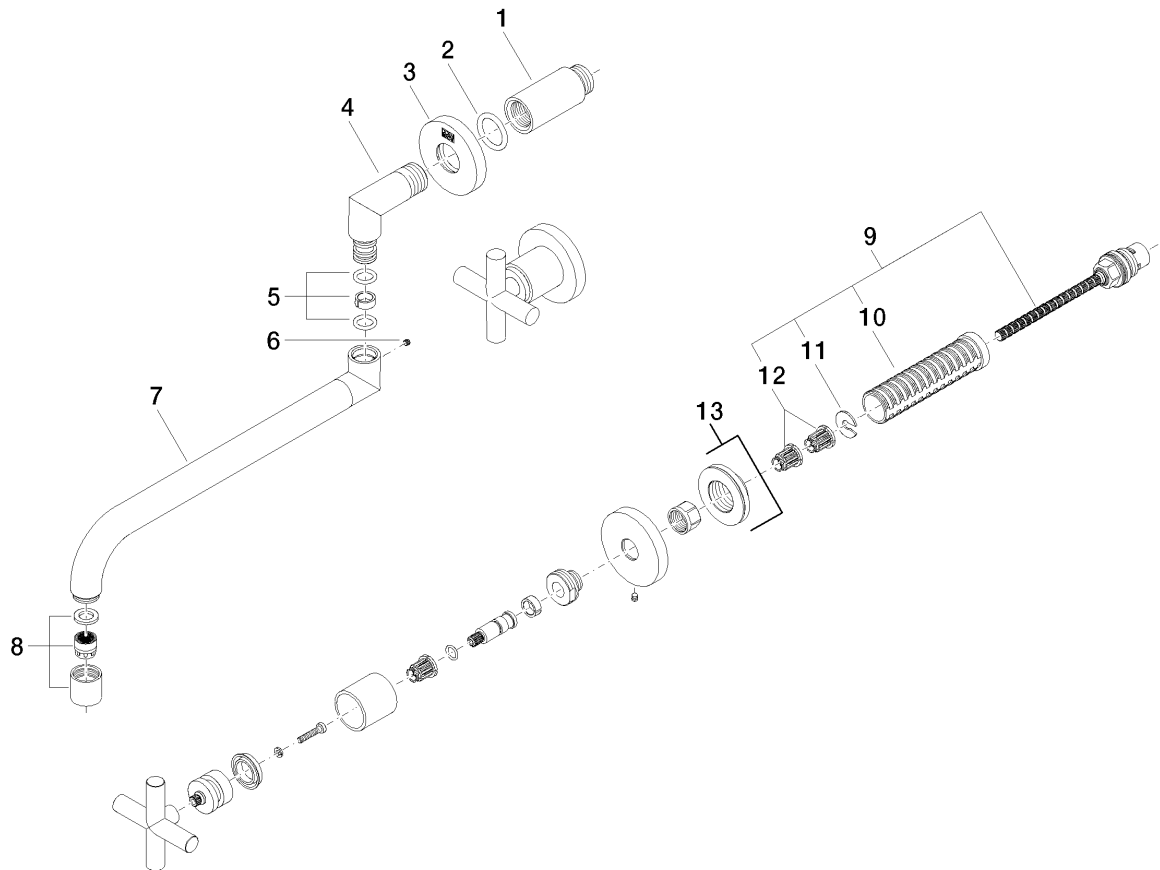

Product specifications

Exposed trim parts only, rough to be ordered separately

• **11 3/4" projection**

- Swivel spout
- M 18 x 1 aerator – female thread
- 2x Ceramic disc cartridge, stem can be cut to length 1/2"
- 2x brass sleeve can be cut to length
- Flanges
- Water flow rate limited to max. 1.5 gpm
- low lead compliant

Surfaces

- | | |
|-----------------|-------------|
| • chrome | 36818892-00 |
| • matt platinum | 36818892-06 |
| • Cyprum | 36818892-49 |

Accessories required

- Rough, spout on the left; 35713970
- Rough, spout in the center; 35707970
- Rough, spout on the right; 35714970
- Rough, flexible positioning; 35712970

Exploded assembly drawing

Kitchen

Tara. Wall-mounted three-hole kitchen mixer

Article number: 36818892

Order quantity

No.	Article number	Name	Installation quantity
1	0924030811090	extension	1
2	09141002690	seal	1
3	092722503ff	rosette	1
4	09110301310ff	connection	1
5	9014150200090	gasket kit	1
6	09311103890	pin	1
7	04282507910ff	spout	1
8	90230101901ff	aerator	1
9	0490031570090	top	1
10	09184007790	sleeve	1
11	09160102690	ring	1
12	09121200290	fixing cap	1
13	36310892ff	connection	1