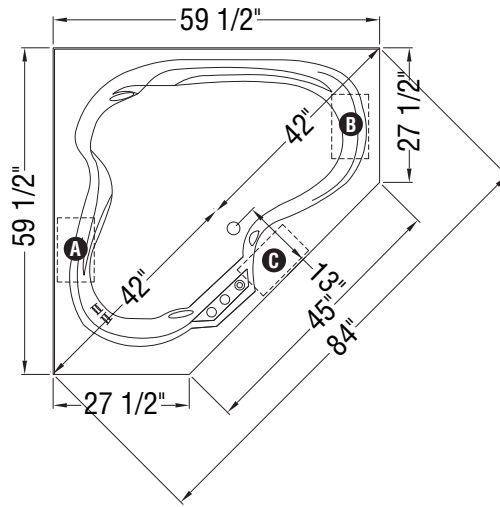

TRUE WHIRLPOOL
SYSTEM

AEROEFFECT
AIR SYSTEM

A : Indicates pump or blower positioning

B : Indicates pump or blower positioning

C : Indicates pump or blower positioning

(○) : Indicates True Whirlpool jets positioning

(●) : Indicates Aeroeffect airjets positioning

* A or B pump location could exceed by one in. on combo.