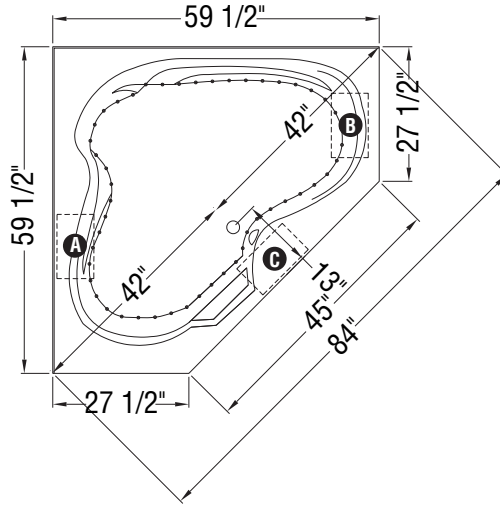

TRUE WHIRLPOOL
SYSTEM

AEROEFFECT
AIR SYSTEM

A : Indicates pump or blower positioning

B : Indicates pump or blower positioning

C : Indicates pump or blower positioning

(○) : Indicates True Whirlpool jets positioning

(●) : Indicates Aeroeffect airjets positioning

* A or B pump location could exceed by one in. on combo.