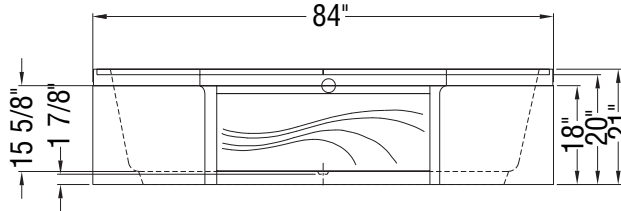

TRUE WHIRLPOOL
SYSTEM

AEROEFFECT
AIR SYSTEM

A : Indicates pump or blower positioning

B : Indicates pump or blower positioning

C : Indicates pump or blower positioning

(○) : Indicates True Whirlpool jets positioning

(●) : Indicates Aeroeffect airjets positioning

* A or B pump location could exceed by one in. on combo.