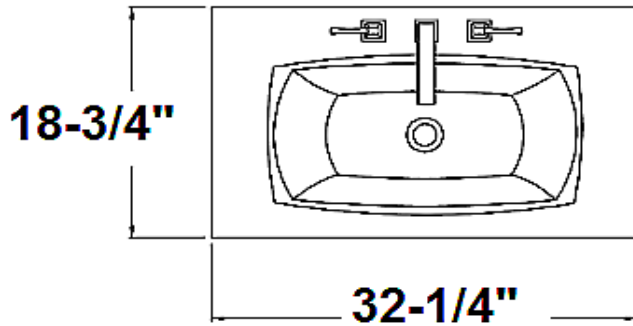

HASTINGS TILE & BATH

product name **Chelsea Console**

item #-	CHELSEA-CON
	CHELSEA-TOP-M
	CHELSEA-LEGS

Top view