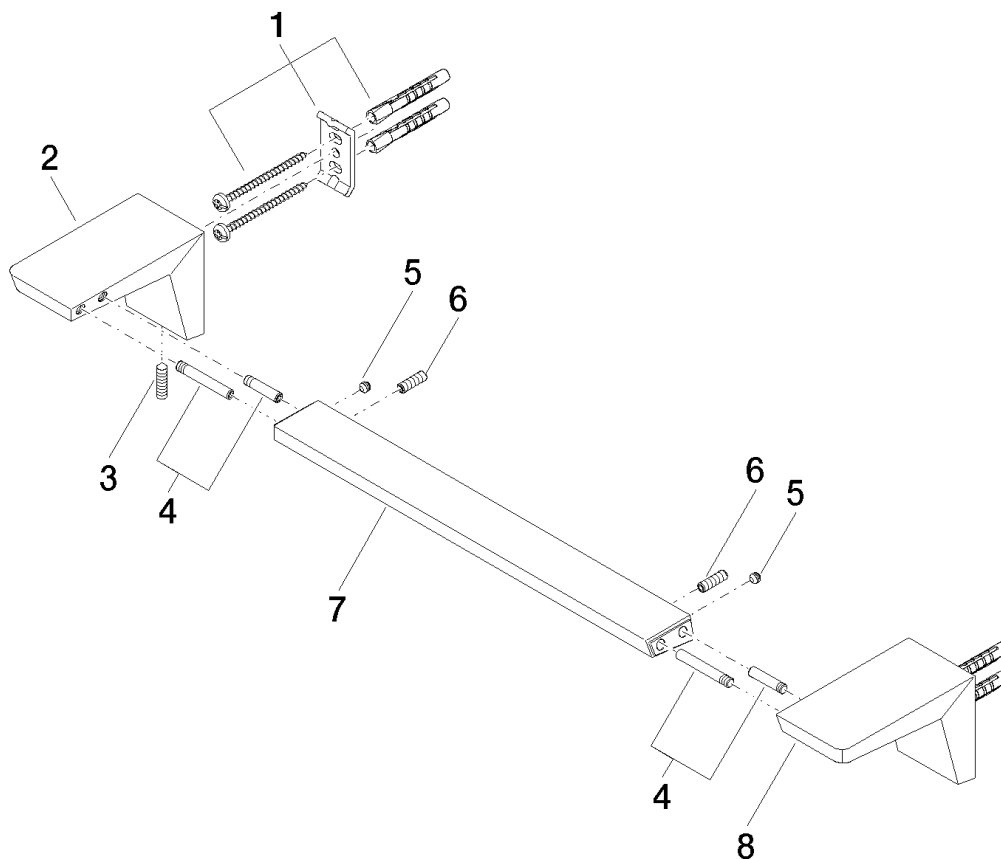

Product specifications

- Height 2 3/8"
- Center to center 11 3/4"
- 3 1/2" projection

Surfaces

- | | |
|-------------|-------------|
| • chrome | 83030730-00 |
| • chrome | 83030730-00 |
| • champagne | 83030730-47 |
| • champagne | 83030730-47 |

Exploded assembly drawing

Order quantity

No.	Article number	Name	Installation quantity
1	0517207360090	fixing set	2
2	081773502ff	holder	1
3	09311111390	pin	2
4	9031112020090	pin	2
5	09311106390	pin	2
6	09311101390	pin	2
7	081773550ff	holder	1
8	081773503ff	holder	1