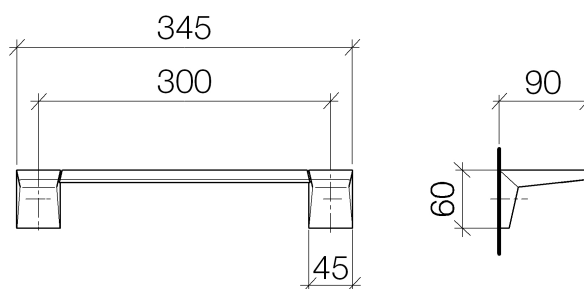

Product specifications

- Height 2 3/8"
- Center to center 11 3/4"
- 3 1/2" projection

Surfaces

- | | |
|-------------|-------------|
| • chrome | 83030730-00 |
| • chrome | 83030730-00 |
| • champagne | 83030730-47 |
| • champagne | 83030730-47 |

Exploded assembly drawing

Order quantity

No.	Article number	Name	Installation quantity
1	0517207360090	fixing set	2
2	081773502ff	holder	1
3	09311111390	pin	2
4	9031112020090	pin	2
5	09311106390	pin	2
6	09311101390	pin	2
7	081773550ff	holder	1
8	081773503ff	holder	1