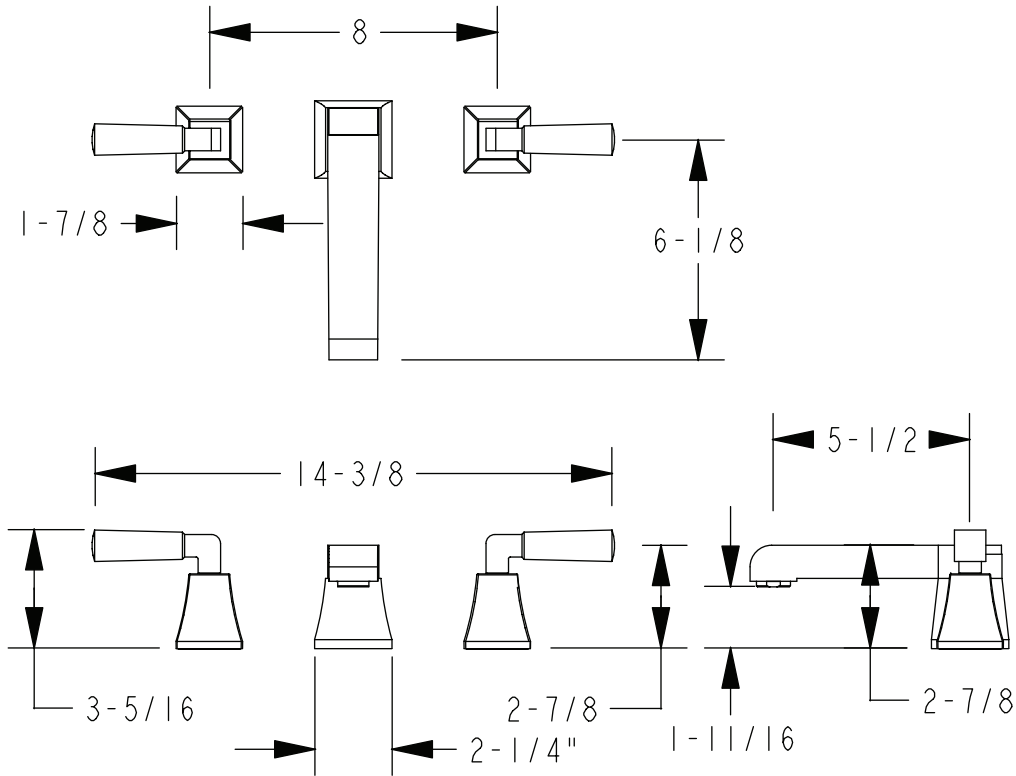

All measurements in inches

Image NOT to Scale

We reserve the right to make revisions without notice in the design of fixtures or in packaging unless this right has specifically been waived at the time the order is accepted.

This product meets ANSI/NSF Standard 61, Sect. 9, Safe Drinking Water Act - Lead Content and Leaching

Manufactured :: California, US (CNC) Computer Numeric Control, Handmade

Material :: Solid Brass

Weight(lbs.) :: 12.45

Flow :: 2.2 gpm or 1.5 gpm (Gallons per Minute)

Cartridge :: Ceramic 1/4 Turn (Germany)

Special Features :: Adapters Included for any* Countertop Thickness, "Drop In" Installation, Spout is Handmade by Skilled Artisans, No Visible Set Screws

Components Included :: 06003-110 Complete Soft Touch Pop-Up Drain Assembly in Matching Finish

Finishes

- 008 - Polished Copper Lacquered
- 009 - Polished Copper
- 010 - Oil Rubbed Bronze
- 014 - Antique Nickel Lacquered
- 015 - Polished Nickel
- 018 - Brushed Nickel
- 026 - Polished Chrome
- 027 - Matte Chrome
- 028 - Brushed Chrome