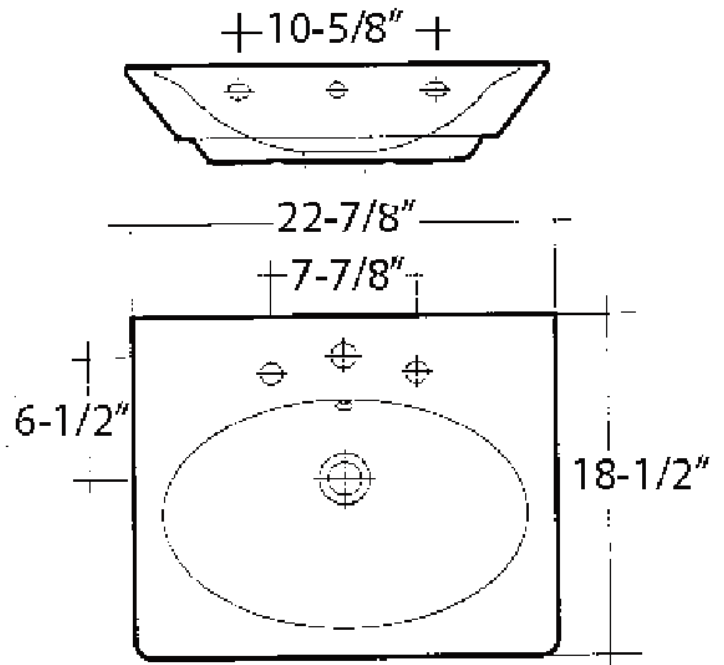

OPULENCE “Her” WALL-HUNG BASIN

Cat. No
4-371, 378

Faucet not included

W: 22-7/8"
D: 18-1/2"
H: 4-3/4"

Features:

- ▶ Fine fire clay construction
- ▶ Transitional style
- ▶ Round basin
- ▶ Available pre-drilled for 1-hole faucet (371) or 8" widespread (378)
- ▶ Should be mounted to wall with toggle or molly bolts (not included)

Colors:

WH White

Compliance Certification
Meets or exceeds the following specifications: ASME A112.19.1 2008 AND CSA B45.2-08 for Vitreous China fixtures.

Interior Dimensions:

Basin Interior:	19-3/4" x 12-1/4"
Basin Depth:	4-1/2"
Back of basin to center of faucet:	2-3/8"
Back of basin to center of drain:	9"
Depth to overflow:	3-1/2"
Mount holes cc:	10-5/8"
Faucet and spout holes:	1 1/4"

Dimensions of fixture are nominal and may vary within the range of tolerances established by ASME Standard A112.19.2. Dimensions and specifications subject to change without notice.