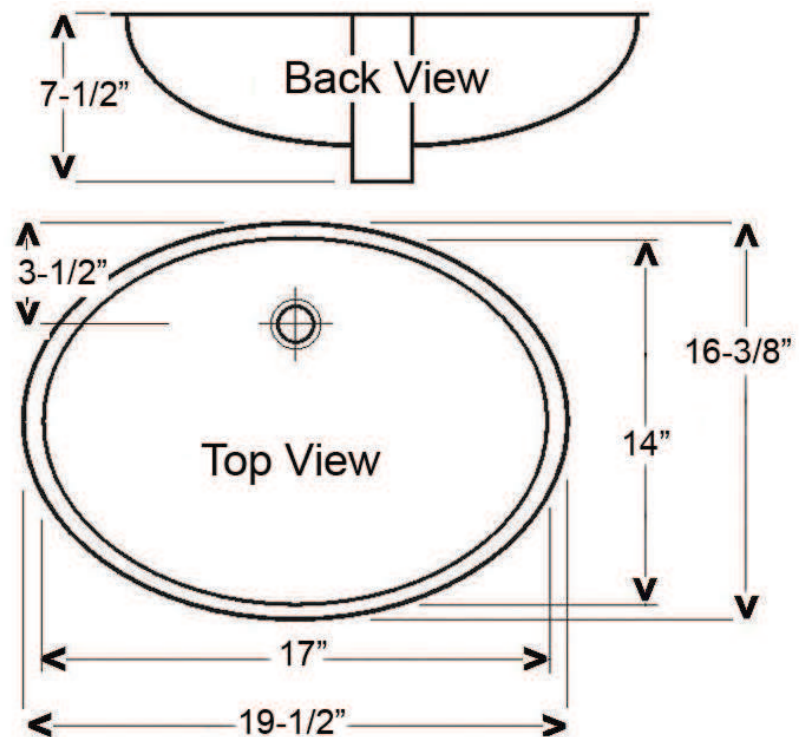

## Features:

- ▶ Made of Vitreous China
- ▶ Oval Shape
- ▶ Overflow
- ▶ Undercounter
- ▶ Mounting clips needed - Order separately \$8.50

## Colors:

WH White  
BQ Bisque  
BL Black

**Compliance Certification**  
Meets or exceeds the following  
specifications: ASME A112  
(and 19.6M) for Vitreous China  
fixtures.

W: 19 1/2"  
D: 16 3/8"  
H: 7 1/2"  
Flange: 2 7/8" x 1 5/8" deep

## Interior Dimensions:

Basin Interior: 17" x 14"  
Basin Depth: 5 7/8"

Dimensions of fixture are nominal and may vary within the range of tolerances established by ASME Standard A112.19.2. Dimensions and specifications subject to change without notice.