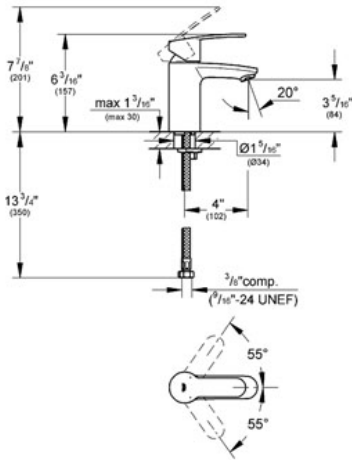

EUROSTYLE COSMOPOLITAN Lavatory Centerset S-Size

MODEL # 23042

GROHE America, Inc | 200 North Gary Avenue, Suite G, Roselle, IL 60172
Phone: +1 (800) 444-7643 | Fax: +1 (800) 225-2778 | us-customerservice@grohe.com

Pure Freude an Wasser

GROHE

Product Description: Lavatory Centerset S-Size

Standard Specification:

- GROHE StarLight® finish
- GROHE SilkMove® ceramic cartridge
- GROHE EcoJoy® technology for less water and perfect flow
- GROHE QuickFix™ installation system with centering support
- SpeedClean flow control
- Single hole installation
- Metal lever
- Adjustable flow rate limiter
- Adjustable minimum flow rate approx. 1.0 gpm
- Stainless Steel Braided Flexible Supplies
- Optional temperature limiter ref. no. 46 375