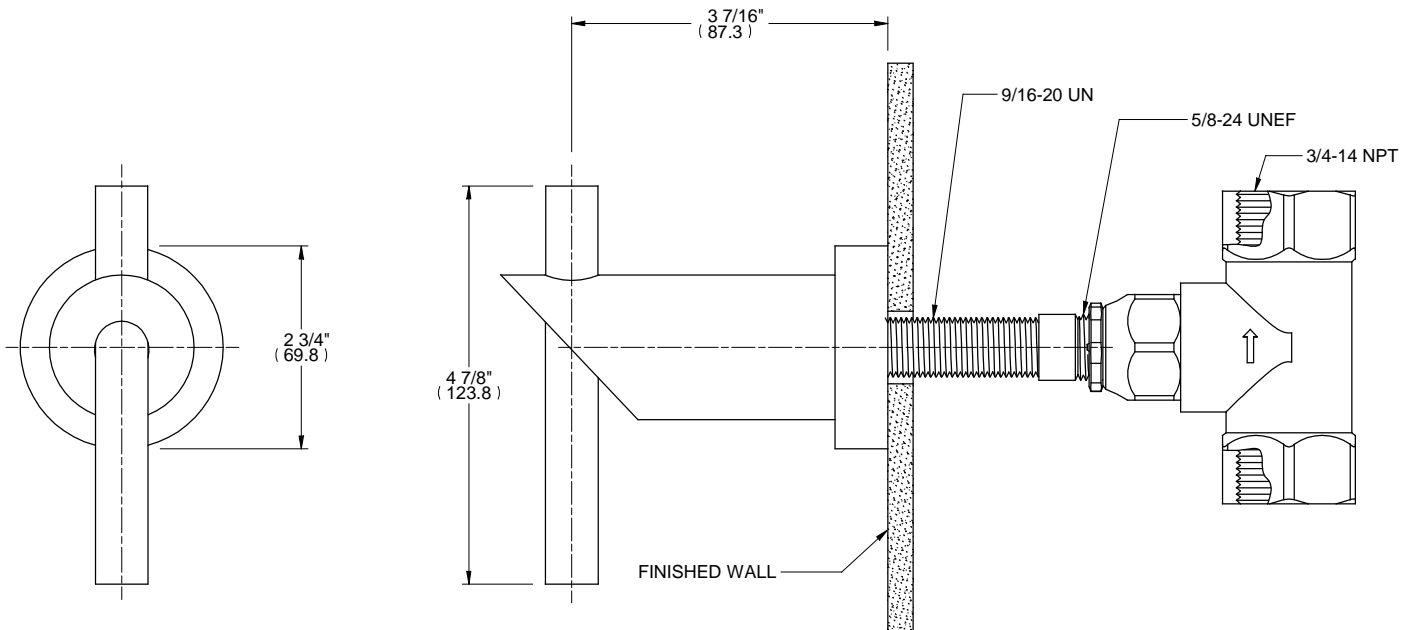

L1

ALTMANS RESERVES THE RIGHT TO MODIFY AND CHANGE SPECIFICATIONS AT ANY TIME. PLEASE VERIFY DIMENSIONS PRIOR TO INSTALLATION.

Features

- Available in All Finishes
- All Brass Construction
- 1/4 Turn Ceramic Disc Cartridge

Through-Hole Specifications

Ø 1 3/4" Max.

DIMENSIONS SHOWN TO NEAREST 1/16"