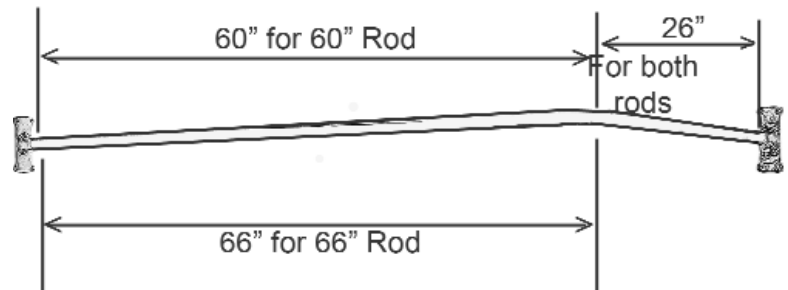

CORNER SHOWER ROD

Cat. No.
4121

L: 60" or 66"

D: 26" on all rods

Features:

- ▶ 1" Solid Brass Tubing
- ▶ Includes Rectangular Flanges: Part #300
- ▶ 60" Rod Only Available in Polished Chrome
- ▶ 66" Rod Available In 5 Finishes
- ▶ Available In Two Sizes: 60", and 66"
(#4121-60, #4121-66)
- ▶ All Rods Come As Two Pieces
- ▶ Rods Are Adjustable By Cutting Ends
- ▶ Ceiling Supports Available: Part #340

Finishes:

CP Polished Chrome
BP Polished Brass
PN Polished Nickel

PN Polished Nickel
ORB Oil Rubbed Bronze

Dimensions are nominal and may vary. Dimensions and specifications subject to change without notice.