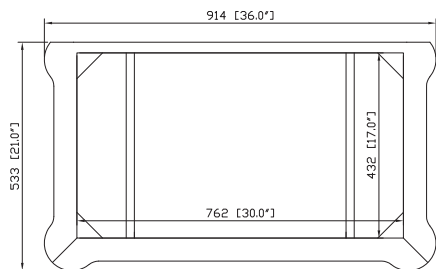

Top

For customer support please call 626 404 7678 weekdays 9:00 to 6:00 PST