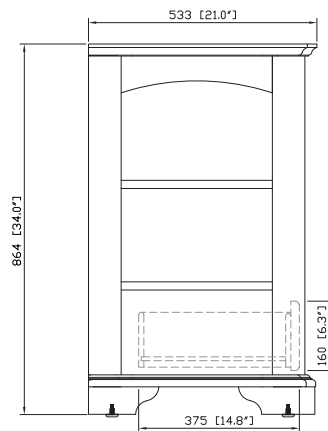

Avanity

VERMONT-V36-MA

Features

- Solid poplar frame and birch veneer MDF
- Distressed wood finish
- 2 soft-close doors
- 1 soft-close drawer
- Open side shelves
- Antique brass finished hardware
- Adjustable height levelers
- Under counter application

Colors / Finishes

- Mahogany

Nominal Dimension

- 36W x 21D x 34H (inches)

Components

Mirror	VERMONT-M36-MA	
Vanity Top	VERMONT-SUT36BK	
Sink	CUM18WT	CUM18LN

Product Diagrams

Side

Top

For customer support please call 626 404 7678 weekdays 9:00 to 6:00 PST