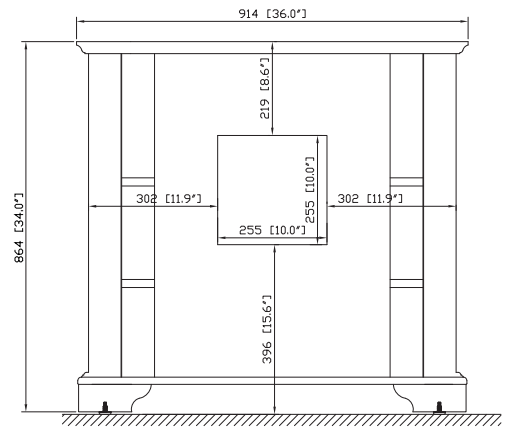

Colors / Finishes

- Mahogany

Nominal Dimension

- 36W x 21D x 34H (inches)

Components

Mirror	VERMONT-M36-MA	
Vanity Top	VERMONT-SUT36BK	
Sink	CUM18WT	CUM18LN

Product Diagrams

Front