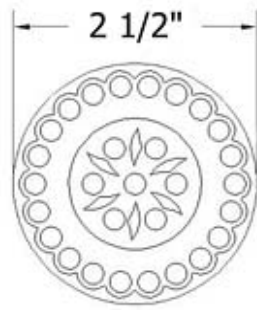

4520 - Grid Strainer 1 1/4"

Technical Information

- Available finishes are Polished Chrome(48), Solibrass(49), Polished Brass(55), Polished Nickel(56), Brushed Nickel(57), Satin Nickel(60), Weathered Brass(70).
- Please see cleaning instructions for finish care and maintenance information.
- 1 1/4" waste outlet

Part#

01
02
03
04
05
06

Description

Finished Screw
Finished Grid Strainer
Rubber O-ring
Brass Tailpiece
Brass Connector
1 1/4" Brass Tailpiece

Please follow example when ordering parts for Grid Strainer 1 1/4".