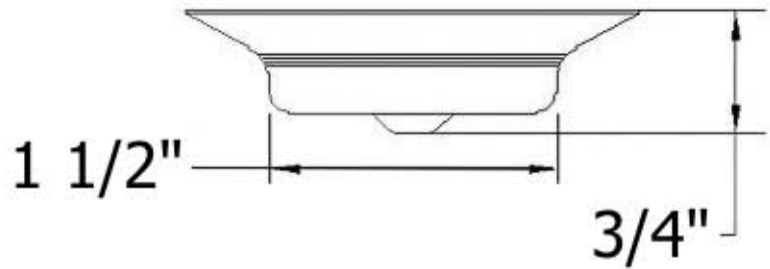

4520 - Grid Strainer 1 1/4"