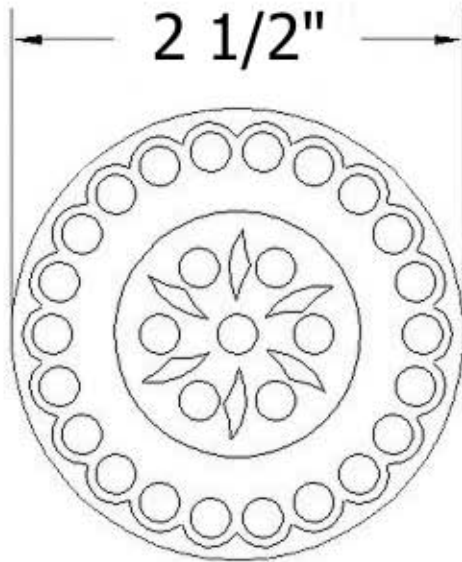

4520 - Grid Strainer 1 1/4"