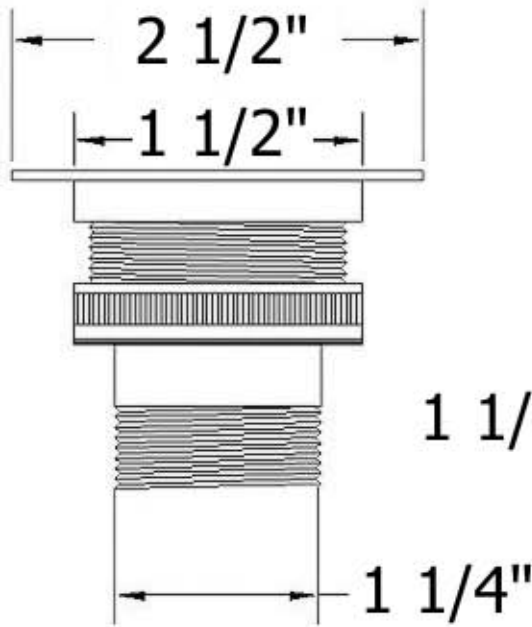

4520 - Grid Strainer 1 1/4"