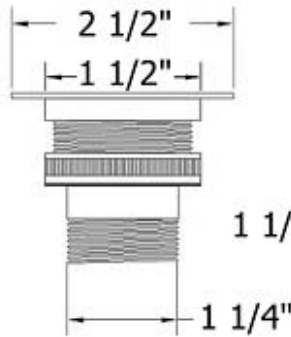

4520 - Grid Strainer 1 1/4"

Technical Information

- Available finishes are Polished Chrome(48), Solibrass(49), Polished Brass(55), Polished Nickel(56), Brushed Nickel(57), Satin Nickel(60), Weathered Brass(70).
- Please see cleaning instructions for finish care and maintenance information.
- 1 1/4" waste outlet

Part#

01
02
03
04
05
06

Description

Finished Screw
Finished Grid Strainer
Rubber O-ring
Brass Tailpiece
Brass Connector
1 1/4" Brass Tailpiece

Please follow example when ordering parts for Grid Strainer 1 1/4".

- To order part#01 – **Finished Screw**
 - 9452001xx
- Please substitute finish number needed in place of **xx**.
- To order a part that is not finished use **00**

Herbeau[®]
L'Art du Sanitaire depuis 1857