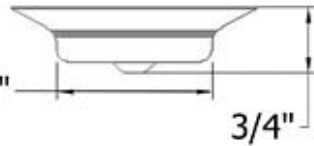

4520 - Grid Strainer 1 1/4"

Technical Information

- Available finishes are Polished Chrome(48), Solibrass(49), Polished Brass(55), Polished Nickel(56), Brushed Nickel(57), Satin Nickel(60), Weathered Brass(70).
- Please see cleaning instructions for finish care and maintenance information.
- 1 1/4" waste outlet