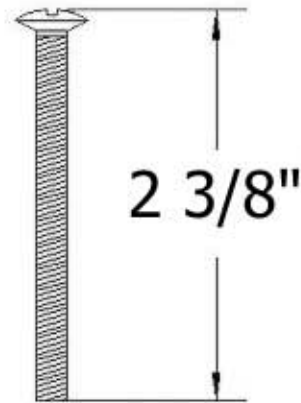

4520 - Grid Strainer 1 1/4"