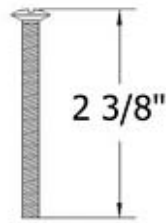

4520 - Grid Strainer 1 1/4"

Technical Information

- Available finishes are Polished Chrome(48), Solibrass(49), Polished Brass(55), Polished Nickel(56), Brushed Nickel(57), Satin Nickel(60), Weathered Brass(70).
- Please see cleaning instructions for finish care and maintenance information.
- 1 1/4" waste outlet

Part#

01
02
03
04
05
06

Description

Finished Screw
Finished Grid Strainer
Rubber O-ring
Brass Tailpiece
Brass Connector
1 1/4" Brass Tailpiece

Please follow example when ordering parts for Grid Strainer 1 1/4".