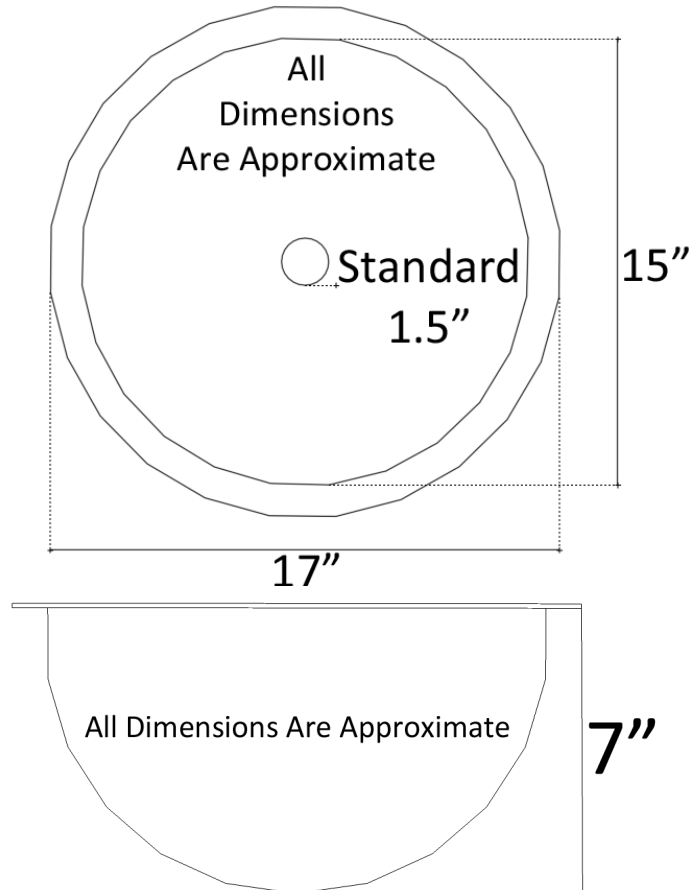

Available Drains:

D004	Grid Strainer
D005	Lift and Turn
D006	Pop-up w/ horizontal lift rod
D101 - D604	Decorative Drain

DIMENSIONS WILL VARY. DO NOT use this sheet as a guide for countertop cuts.