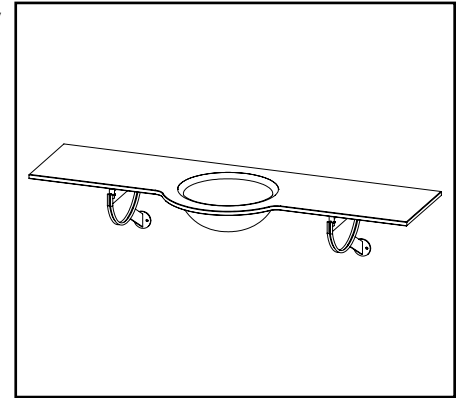

### PRODUCT DESCRIPTION

1198T Series 19mm Wall Mount Transparent Glass Counter with Integrated Lavatory

- Translucence™ Collection
- Wall Mounted Counter with Integrated Lavatory
- Transparent Tempered Glass
- Polished Chrome Hardware

### PRODUCT MEASUREMENTS

- Width: 68.13"
- Depth: 22.88"
- Height: 13.25"
- Inside Bowl Depth: 9"