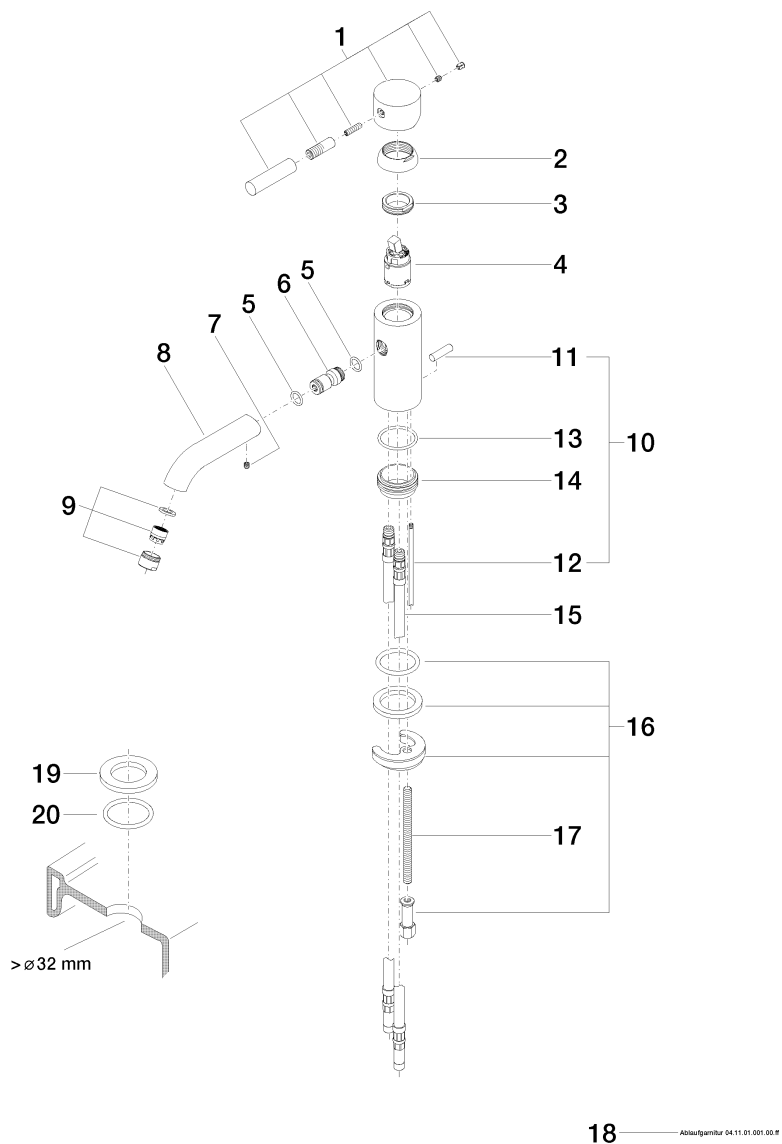

Product specifications

- **4 7/8" projection**
- M 18 x 1 aerator – male thread
- Total height 5 1/8"
- Height to aerator/spout outlet 1 3/4"
- Ceramic disc cartridge
- 2x M 10 x 1 screw-in high pressure hose
- **US drain with overflow**
- Water flow rate limited to max. 1.5 gpm
- low lead compliant

[ADA]

Surfaces

- | | |
|-----------------|-----------------|
| • chrome | 33501625-000010 |
| • chrome | 33501625-000010 |
| • matt platinum | 33501625-060010 |
| • matt platinum | 33501625-060010 |

Exploded assembly drawing

Order quantity

No.	Article number	Name	Installation quantity
1	90206204100ff	handle	1
2	092830008ff	cover	1
3	092404130-07	nut	1
4	09150504190	cartridge	1
5	09141000390	seal	2
6	0924040251090	nipple	1
7	09311103090	pin	1
8	09110605910ff	spout	1
9	90230102202ff	aerator	1
10	04206203080ff	pull-rod	1
11	092062030ff	handle	1
12	093109080ff	pull-rod	1
13	09141011990	seal	1
14	092810109-07	ring	1
15	0430040450090	hose	2
16	0430110856290	fixing set	1
17	09311101290	pin	1
18	04110102300ff	pop-up waste	1
19	092762001ff	rosette	1
20	09141004390	seal	1