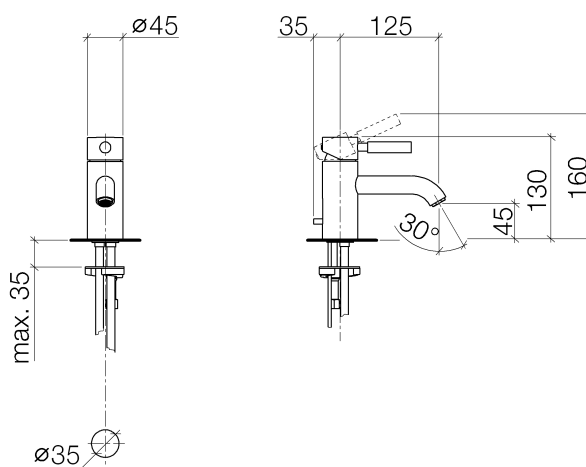

Product specifications

- **4 7/8" projection**
- M 18 x 1 aerator – male thread
- Total height 5 1/8"
- Height to aerator/spout outlet 1 3/4"
- Ceramic disc cartridge
- 2x M 10 x 1 screw-in high pressure hose
- **US drain with overflow**
- Water flow rate limited to max. 1.5 gpm
- low lead compliant

[ADA]

Surfaces

- | | |
|-----------------|-----------------|
| • chrome | 33501625-000010 |
| • chrome | 33501625-000010 |
| • matt platinum | 33501625-060010 |
| • matt platinum | 33501625-060010 |

Exploded assembly drawing

Order quantity

No.	Article number	Name	Installation quantity
1	90206204100ff	handle	1
2	092830008ff	cover	1
3	092404130-07	nut	1
4	09150504190	cartridge	1
5	09141000390	seal	2
6	0924040251090	nipple	1
7	09311103090	pin	1
8	09110605910ff	spout	1
9	90230102202ff	aerator	1
10	04206203080ff	pull-rod	1
11	092062030ff	handle	1
12	093109080ff	pull-rod	1
13	09141011990	seal	1
14	092810109-07	ring	1
15	0430040450090	hose	2
16	0430110856290	fixing set	1
17	09311101290	pin	1
18	04110102300ff	pop-up waste	1
19	092762001ff	rosette	1
20	09141004390	seal	1