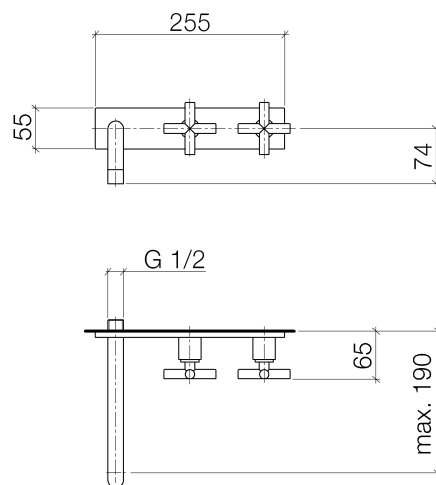

#### Exposed trim parts only, rough to be ordered separately

- **7 1/2" projection**
- Fixed spout 1/2"
- M 18 x 1 aerator – female thread
- 2x xControl ceramic disc cartridges, stem can be cut to length 1/2"
- Water flow rate limited to max. 1.5 gpm
- low lead compliant
- Cover plate 10" x 2 1/8"
- Faucet extension 1/2", 2"

### Accessories required

- Rough, handle on the left, spout on the right;  
35713970
- Rough, handle on the left, spout on the right;  
35713970

**Exploded assembly drawing**

**Order quantity**

<b>No.</b>	<b>Article number</b>	<b>Name</b>	<b>Installation quantity</b>
1	0924030811090	extension	1
2	09141001590	seal	1
3	092789109ff	rosette	1
4	04282209010ff	spout	1
5	90230101901ff	aerator	1
6	0490031570090	top	2
7	09184007790	sleeve	2
8	09160102690	ring	2
9	09121200290	fixing cap	4
10	09210210890	disc	2
11	09233002390	nut	2
12	09311100790	pin	2
13	09240500290	nipple	2
14	09141502090	ring	2
15	09290602290	spindle	2
16	09141006090	seal	2
17	092102144ff	sleeve	2
18	04208901000ff	handle	2
19	09303007590	screw	2
20	09301102990	disc	2
21	90121200700ff	base	2
22	092089010ff	handle	2