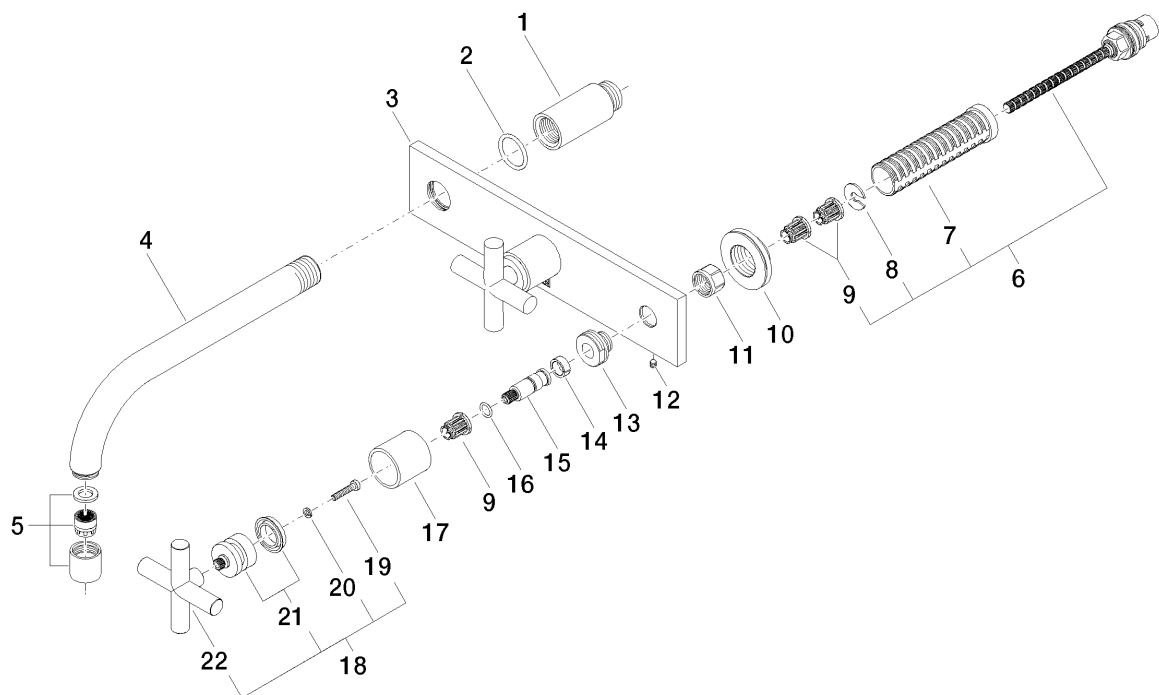

#### Exposed trim parts only, rough to be ordered separately

- **7 1/2" projection**
- Fixed spout 1/2"
- M 18 x 1 aerator – female thread
- 2x xControl ceramic disc cartridges, stem can be cut to length 1/2"
- Water flow rate limited to max. 1.5 gpm
- low lead compliant
- Cover plate 10" x 2 1/8"
- Faucet extension 1/2", 2"

### Surfaces

- chrome 36713892-000010
- chrome 36713892-000010
- matt platinum 36713892-060010
- matt platinum 36713892-060010
- platinum 36713892-080010
- platinum 36713892-080010
- matt white 36713892-100010
- matt white 36713892-100010
- matt black 36713892-330010
- matt black 36713892-330010

### Accessories required

- Rough, handle on the left, spout on the right;  
35713970
- Rough, handle on the left, spout on the right;  
35713970

**Exploded assembly drawing**

**Order quantity**

<b>No.</b>	<b>Article number</b>	<b>Name</b>	<b>Installation quantity</b>
1	0924030811090	extension	1
2	09141001590	seal	1
3	092789109ff	rosette	1
4	04282209010ff	spout	1
5	90230101901ff	aerator	1
6	0490031570090	top	2
7	09184007790	sleeve	2
8	09160102690	ring	2
9	09121200290	fixing cap	4
10	09210210890	disc	2
11	09233002390	nut	2
12	09311100790	pin	2
13	09240500290	nipple	2
14	09141502090	ring	2
15	09290602290	spindle	2
16	09141006090	seal	2
17	092102144ff	sleeve	2
18	04208901000ff	handle	2
19	09303007590	screw	2
20	09301102990	disc	2
21	90121200700ff	base	2
22	092089010ff	handle	2