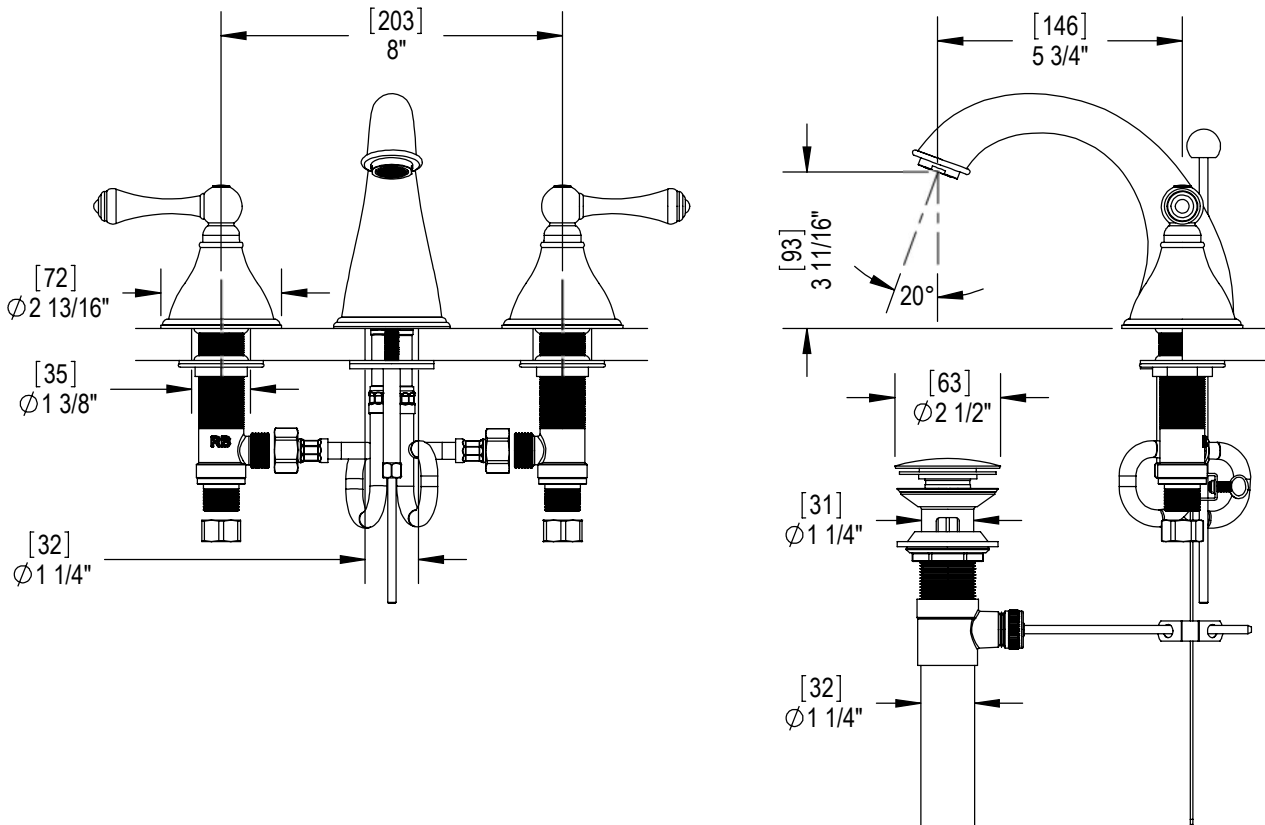

Features

- Brass construction with choice of 21 finishes
- Two Lever Handles
- Quarter turn Ceramic Disk cartridges
- 2.2gpm @ 60 psi

Order Matrix

Model	Main/Accent Finish
1ARBFJL	AB - Antique Brass
	ABM - Antique Brass Matt
	AC - Antique Copper
	ACM - Antique Copper Matt
	BB - Bright Brass
	CH - Chrome
	GD - Gold
	OB - Oil Rubbed Bronze
	PN - Polished Nickel
	SB - Satin Brass
	SC - Satin Chrome
	SN - Satin Nickel
	TB - Tuscan Brass
	AQ - Aqua
	BD - Bordeaux
	BK - Black
	MB - Matte Black
	MW - Matte White
	NC - Natural Cream
	RD - Red
	WH - White

FLEMISH
Widespread Lavatory Set with Pop-Up
Model: 1ARBFJL XX-XX

Critical Dimensions

TEL: 905-851-6781
FAX: 905-851-8031
TOLL FREE: 800-461-5901

THE **Rubinet** FAUCET COMPANY

www.rubinet.com