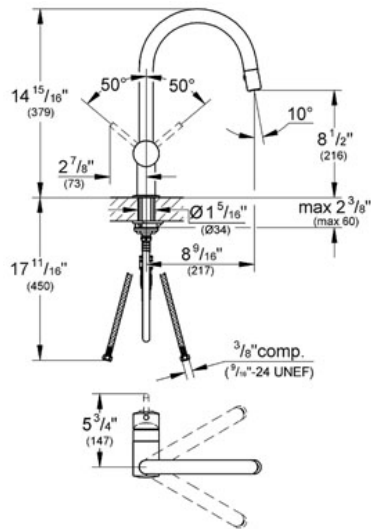

MINTA
Single lever sink mixer 1/2"
MODEL # 31378

Pure Freude an Wasser

GROHE America, Inc | 200 North Gary Avenue, Suite G, Roselle, IL 60172
Phone: +1 (800) 444-7643 | Fax: +1 (800) 225-2778 | us-customerservice@grohe.com

Product Description:
Single lever sink mixer 1/2"

Standard Specification:

- GROHE StarLight® finish
- GROHE SilkMove® ceramic cartridge
- Single hole installation
- SpeedClean anti-lime system
- Dual Spray Pull-Out
- Adjustable flow rate limiter
- Swivel Spout
- Extractable integrated trigger spray
- Automatic returning
- Integrated non-return valve
- Locking Dual Spray Control - switches back and forth between regular flow and spray
- Flexible hose connections
- Quick installation system
- Single Lever handle
- Variable Handle Positioning
- Spout Reach 8 9/16"
- Protected against backflow
- Max Flow Rate 1.75 gpm (6.6 L/min)

Applicable Codes & Standards:

- Energy Policy Act of 1992
- NSF 61
- ASME A112.18.1/CSA B125.1

Color:

- 31378 000 chrome
- 31378 DC0 supersteel