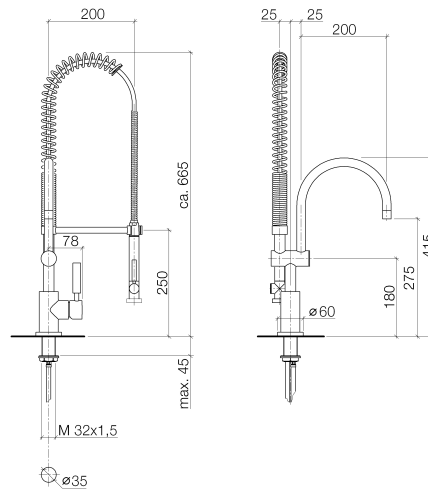

Product specifications

- **7 7/8" projection**
 - Total height 16 3/8"
 - 26 1/8" approximate height of Profi spray
 - Height to aerator/spout outlet 10 7/8"
 - 1 3/8" hole diameter
 - M 18 x 1 aerator – female thread
 - Automatic diverter
 - Ceramic disc cartridge
 - Handspray arm can be pivoted and locked into place
 - Hand spray with descaling system
 - Water flow rate limited to max. 1.5 gpm
 - low lead compliant
- 36 Psi minimum recommended water pressure
Internal backflow preventer.
[ADA]

Kitchen

Tara Classic Profi single-lever mixer

Article number: 33880888

Surfaces

- chrome 33880888-000010
- matt platinum 33880888-060010
- platinum 33880888-080010

Exploded assembly drawing

Order quantity

No.	Article number	Name	Installation quantity
1	09160203490	spring	1
2	093002065ff	hose	1
3	09230108090	back-flow preventer	1
4	09230104090	back-flow preventer	1
5	09300106710ff	adaptor	1
6	90198801901ff	spout	1
7	04172001400ff	holder	1
8	09184003590	sleeve	1
9	09150506390	cartridge	1
10	0428101480090	accessories	1
11	092404107ff	nut	1
12	90208804000ff	handle	1
13	09301103290	disc	1
14	09311101090	pin	1
15	092404048ff	nipple	1
16	092062005ff	handle	1
17	09141010290	seal	1
18	092810055ff	rosette	1
19	0423100090290	fixing set	1
20	0430040450090	hose	2
21	09300101090	adaptor	1
22	04121109511ff	shower	1