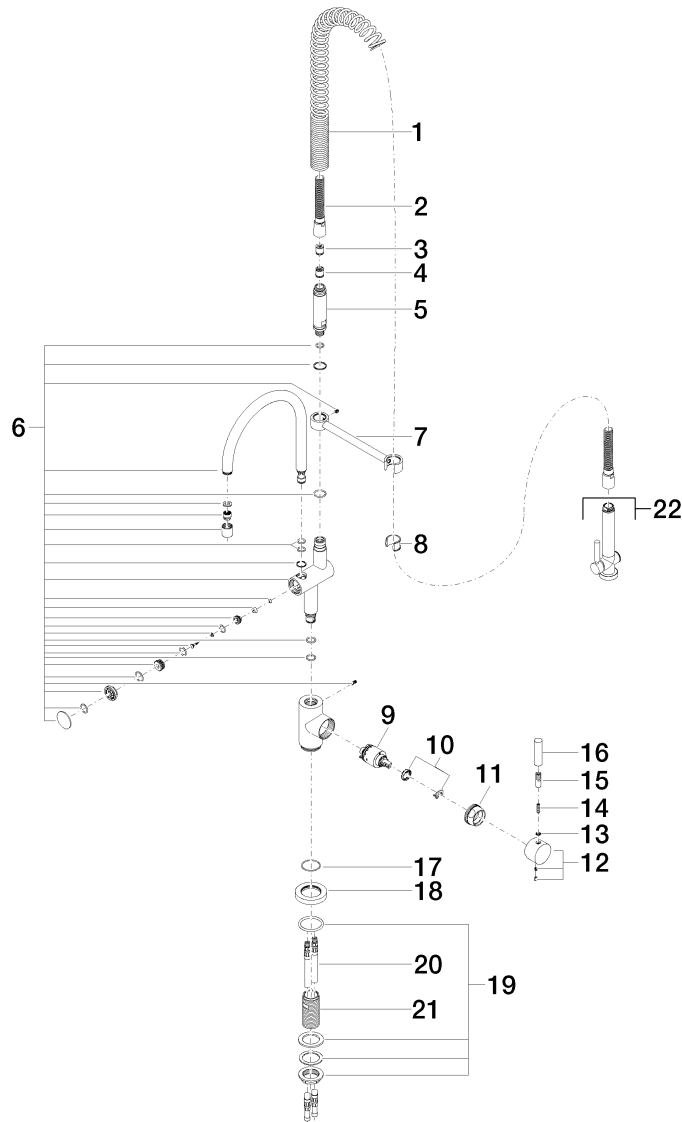

Product specifications

- **7 7/8" projection**
 - Total height 16 3/8"
 - 26 1/8" approximate height of Profi spray
 - Height to aerator/spout outlet 10 7/8"
 - 1 3/8" hole diameter
 - M 18 x 1 aerator – female thread
 - Automatic diverter
 - Ceramic disc cartridge
 - Handspray arm can be pivoted and locked into place
 - Hand spray with descaling system
 - Water flow rate limited to max. 1.5 gpm
 - low lead compliant
- 36 Psi minimum recommended water pressure
Internal backflow preventer.
[ADA]

Kitchen

Tara Classic Profi single-lever mixer

Article number: 33880888

Surfaces

- chrome 33880888-000010
- matt platinum 33880888-060010
- platinum 33880888-080010

Exploded assembly drawing

Order quantity

No.	Article number	Name	Installation quantity
1	09160203490	spring	1
2	093002065ff	hose	1
3	09230108090	back-flow preventer	1
4	09230104090	back-flow preventer	1
5	09300106710ff	adaptor	1
6	90198801901ff	spout	1
7	04172001400ff	holder	1
8	09184003590	sleeve	1
9	09150506390	cartridge	1
10	0428101480090	accessories	1
11	092404107ff	nut	1
12	90208804000ff	handle	1
13	09301103290	disc	1
14	09311101090	pin	1
15	092404048ff	nipple	1
16	092062005ff	handle	1
17	09141010290	seal	1
18	092810055ff	rosette	1
19	0423100090290	fixing set	1
20	0430040450090	hose	2
21	09300101090	adaptor	1
22	04121109511ff	shower	1