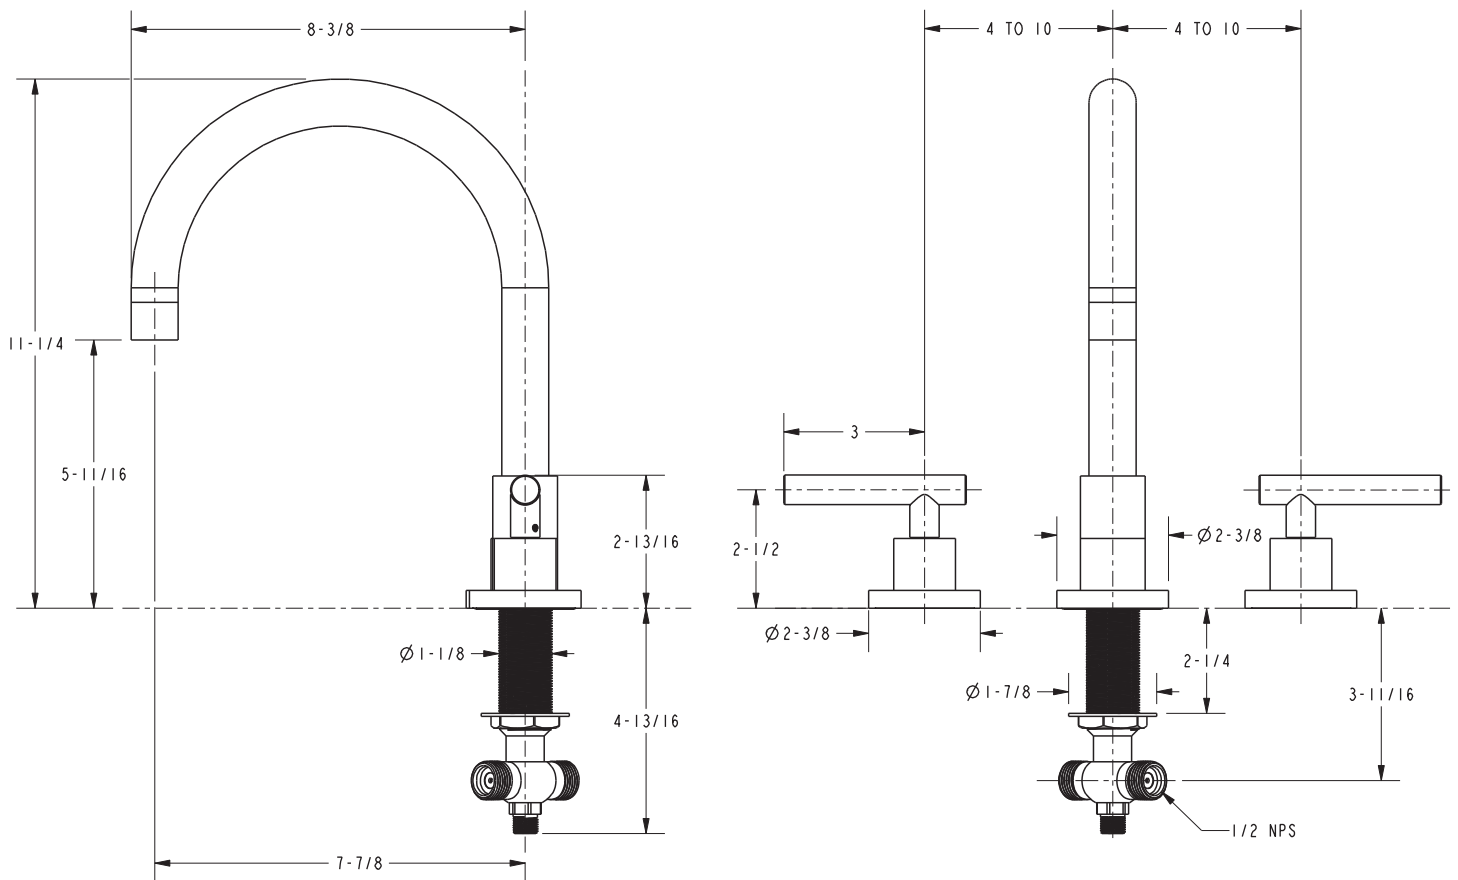

EAST LINEAR

Features

- Solid brass construction
- Brass valve bodies
- Quarter-turn washerless ceramic disc valve cartridges
- ADA compliant contemporary lever handles
- Swivel spout assembly with integral diverter fitting
- Solid brass pull-out sidespray
- 5-11/16" (14.4 cm) spout height at outlet
- 7-7/8" (20.0 cm) spout reach (c-c)
- For 8" (20.3 cm) centers - Maximum 20" (50.8 cm)
- 1.8 gallons (6.8 liters) per minute maximum flow rate

Product Specification:

Add "Color / Finish" suffix to Model number, below.

The Two-Handle Kitchen Faucet with Sidespray shall be made of solid brass construction. Faucet shall incorporate a swivel spout assembly with integral sidespray diverter fitting and feature brass valve bodies with quarter-turn washerless ceramic disc valve cartridges. Faucet shall have a 1.8 gallons (6.8 liters) per minute maximum flow rate. Product shall be for 8" (20.3 cm) centers - Maximum 20" (50.8 cm). Product shall incorporate a 5-11/16" (14.4 cm) spout height at outlet and a 7-7/8" (20.0 cm) spout reach (c-c). Faucet shall incorporate ADA compliant contemporary lever handles. Two-Handle Kitchen Faucet with Sidespray shall be Newport Brass Model 9911L/____ .

9911L

Product Dimensions (units are in inches)

East Linear Two-Handle Kitchen Faucet with Sidespray
9911L

page 2 of 2 spec_9911L

NEWPORT BRASS
Flawless Beauty. From Faucet to Finish.™

t: 949.417.5207 | www.newportbrass.com