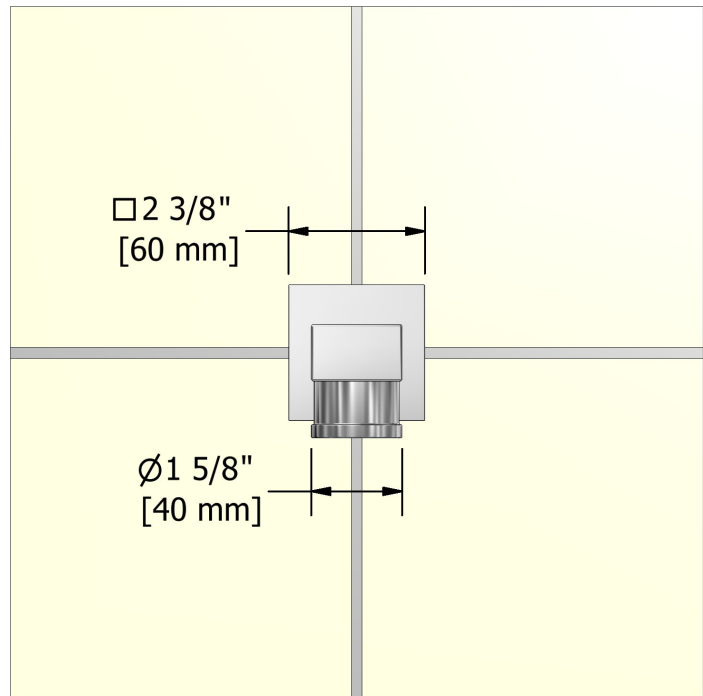

Sizes, models and finishes may differ from thoses presented.

Warranty

The Riobel inc. product carries a limited LIFETIME warranty on the finish Chrome, Gold (PVD), Brushed nickel (PVD), Night brushed (PVD), Polished nickel (PVD) and all working parts and is guaranteed from the initial date of purchase against all manufacturing defects. Other finished 1 year.

Customer Service

Ontario, West Canada : 888-287-5354 Quebec, Maritimes, United States : 866-473-8442