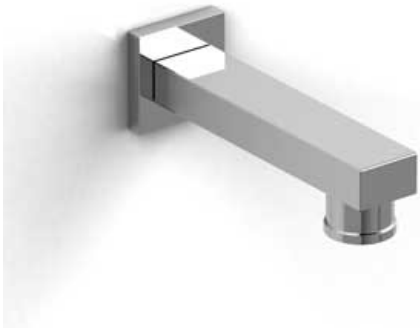

Wall tub spout  
**TQ81XX**

## Descriptions

- 1/2" inlet male NPT
- Diverter

## Available colors

- C : Chrome
- BN : Brushed nickel (PVD)