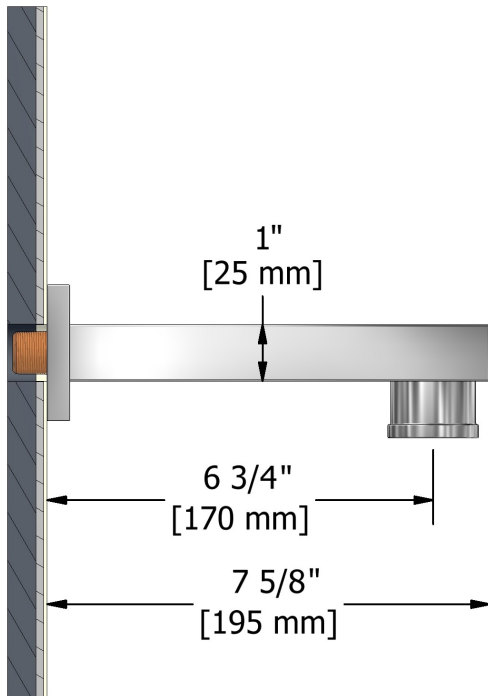

Sizes, models and finishes may differ from thoses presented.

Warranty

The Riobel inc. product carries a limited LIFETIME warranty on the finish Chrome, Gold (PVD), Brushed nickel (PVD), Night brushed (PVD), Polished nickel (PVD) and all working parts and is guaranteed from the initial date of purchase against all manufacturing defects. Other finished 1 year.

Customer Service

Ontario, West Canada : 888-287-5354 Quebec, Maritimes, United States : 866-473-8442