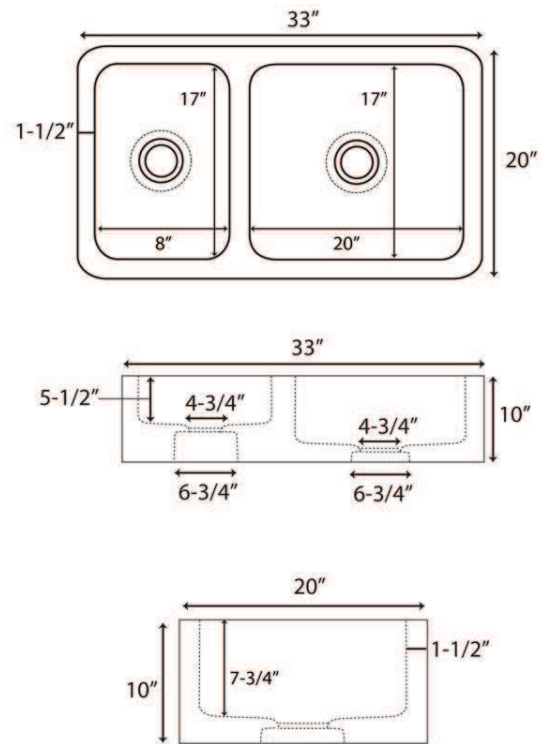

**33" CHERVIL DOUBLE
BOWL REVERSIBLE SINK**

Cat. No
FSMDB5500

W: 33"
D: 20"
H: 10"

***Please do NOT cut hole without
template or actual product.**

Interior Dimensions:

Large

Basin Interior: 20" W x 17" D
Basin Depth: 7-3/4"

Small

Basin Interior: 8" W x 17" D
Basin Depth: 7-3/4"

Features:

- ▶ Handcrafted from natural marble
- ▶ Each sink has naturally unique markings on the marble
- ▶ Sink may be installed with larger bowl on right or left
- ▶ 3-1/2" drain opening
- ▶ Drain sold separately

Colors:

MPCR Polished Cream Egyptian Marble

Dimensions of fixture are nominal and may vary within the range of tolerances established by ANSI Standard A112.19.2. Dimensions and specifications subject to change without notice.