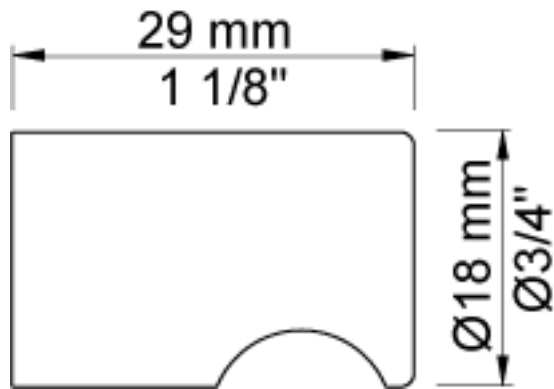

Date:

Client:

Project:

VOLA product: T26

T26

Drawer pull, 1 pcs.

Available in colours

- Color 02, Grey
- Color 04, Light blue
- Color 05, Orange
- Color 06, Light green
- Color 08, Yellow
- Color 09, Dark grey
- Color 12, Mocca
- Color 14, Bright red
- Color 15, Dark blue
- Color 16, Polished chrome
- Color 17, Gloss black
- Color 18, White
- Color 19, Natural brass
- Color 20, Brushed chrome
- Color 21, Carmine red
- Color 25, Pink
- Color 27, Matt black