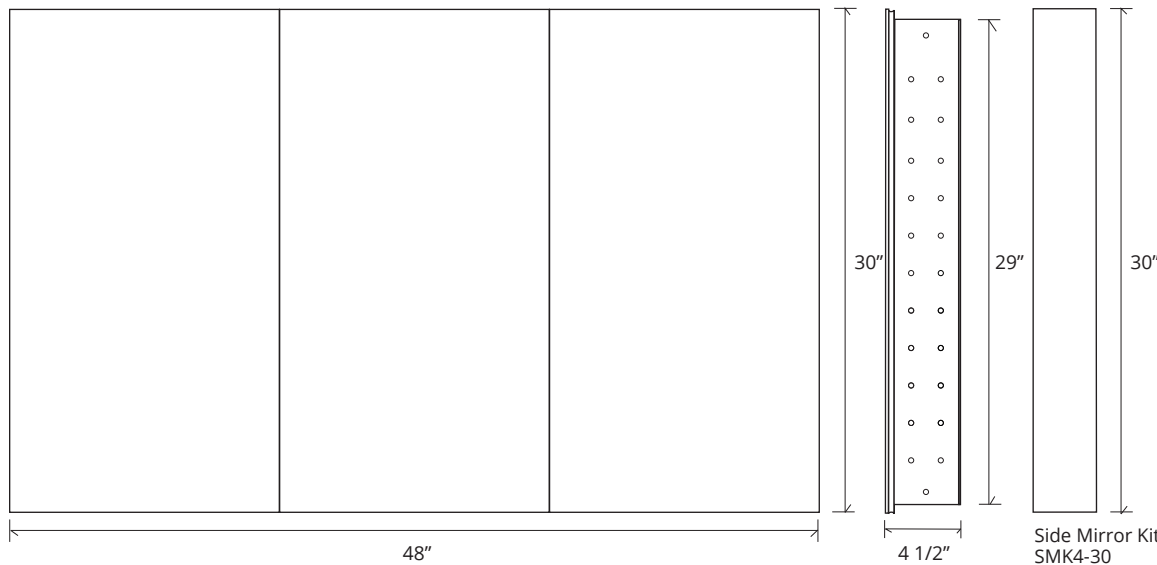

TRI VIEW FRAMELESS MIRROR CABINET

GC4830-4-SC-FM-Tri

Side Mirror Kit - Order for Surface Mount, #SMK4-30
Beveled Mirror also available (replace "FM" with "BM" in model code)

SPECIFICATIONS

Roughing-in Opening	47 3/8" x 29 3/8"
Overall Dimensions	48" x 30"

GLASSCRAFTERS INC.

Side Mirror Kit
SMK4-30
Order for
Surface Mount