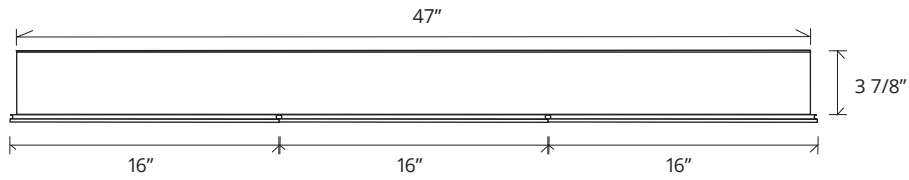

TRI VIEW FRAMELESS MIRROR CABINET

GC4830-4-SC-FM-Tri

Side Mirror Kit - Order for Surface Mount, #SMK4-30
Beveled Mirror also available (replace "FM" with "BM" in model code)

SPECIFICATIONS

Roughing-in Opening	47 3/8" x 29 3/8"
Overall Dimensions	48" x 30"

GLASSCRAFTERS INC.

Side Mirror Kit
SMK4-30
Order for
Surface Mount