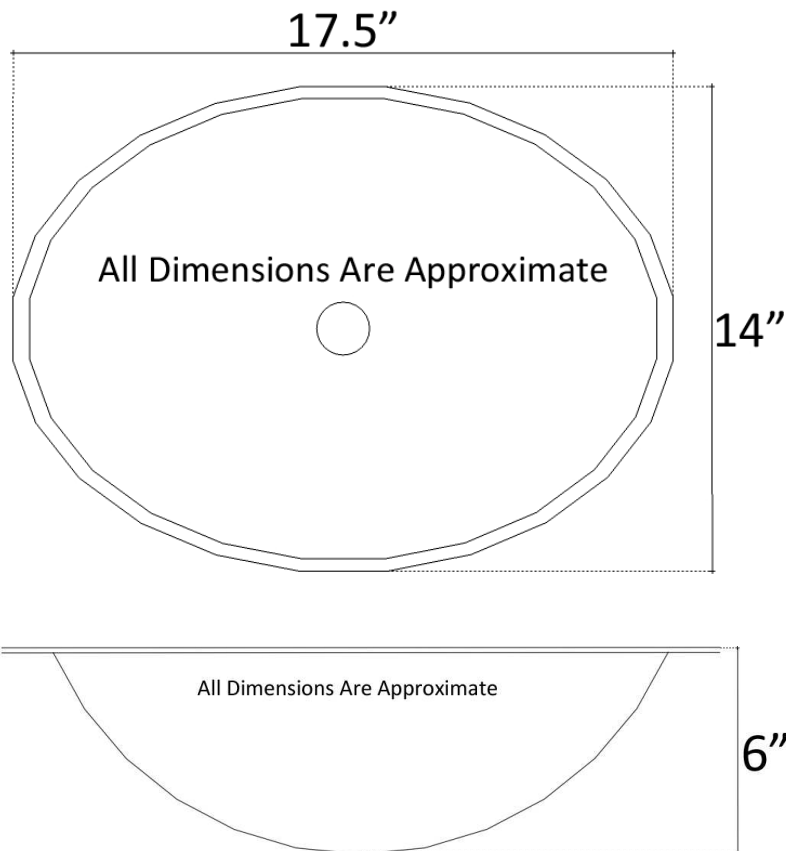

DIMENSIONS WILL VARY. DO NOT use this sheet as a guide for countertop cuts.