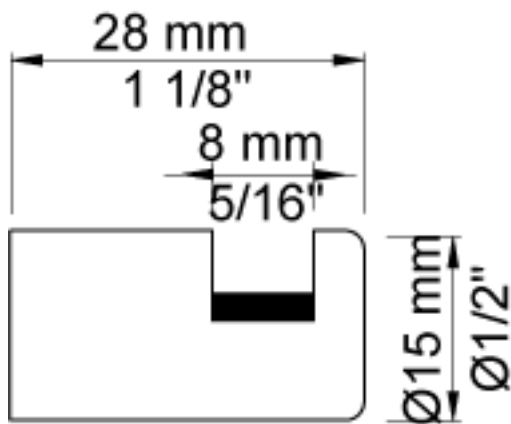

Date:

Client:

Project:

VOLA product: T20

T20

Mirror holder, 4 pcs.

Available in colours

- Color 02, Grey
- Color 04, Light blue
- Color 05, Orange
- Color 06, Light green
- Color 08, Yellow
- Color 09, Dark grey
- Color 12, Mocca
- Color 14, Bright red
- Color 15, Dark blue
- Color 16, Polished chrome
- Color 17, Gloss black
- Color 18, White
- Color 19, Natural brass
- Color 20, Brushed chrome
- Color 21, Carmine red
- Color 25, Pink
- Color 27, Matt black
- Color 40, Brushed stainless steel