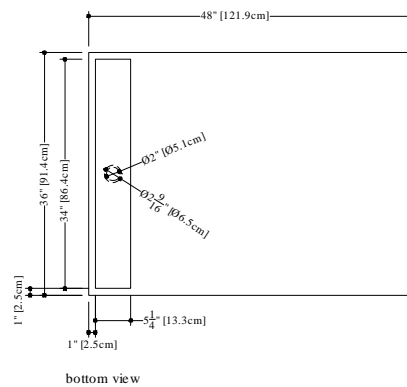

Winner
2013 Good Design Awards

Glacier

DG 4836

inch 48 x 36 mm 1219 x 914

Dimensions
inch 48 x 36 x 1.5
mm 1219 x 914 x 38

Drain position
left, right or rear

Installation
1 wall, 2 walls or 3 walls
No additional drain required

Material
WETMAR BiO, True High Gloss
or matte finish

color
white

Weight
lb - 92 kg - 42

Zero-threshold, ADA-compliant

WETSTYLE cannot be held responsible for any technical errors and reserves the right to make revisions without notice.

Approximate measurement.
The manufacturer accept ± (6.35mm) variance.

www.WETSTYLE.CA - Montreal - Canada
Tel. 450.536.9000 - 1 888.536.9001 - Fax. 450.536.0202