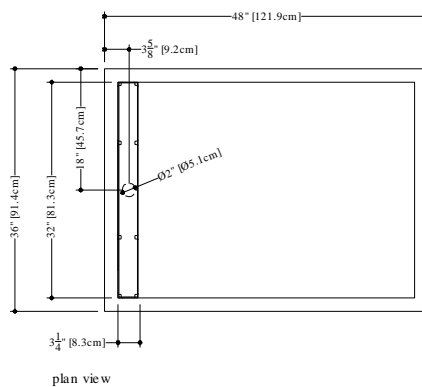

Winner
2013 Good Design Awards

Glacier

DG 4836

inch 48 x 36 mm 1219 x 914

Dimensions
inch 48 x 36 x 1.5
mm 1219 x 914 x 38

Drain position
left, right or rear

Installation
1 wall, 2 walls or 3 walls
No additional drain required

Material
WETMAR BiO, True High Gloss
or matte finish

color
white

Weight
lb - 92 kg - 42

Zero-threshold, ADA-compliant

WETSTYLE cannot be held responsible for any technical errors and reserves the right to make revisions without notice.

Approximate measurement.
The manufacturer accept ± (6.35mm) variance.

www.WETSTYLE.CA - Montreal - Canada
Tel. 450.536.9000 - 1 888.536.9001 - Fax. 450.536.0202