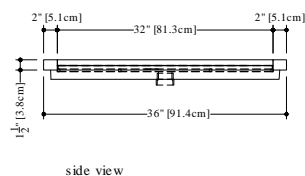

Winner
2013 Good Design Awards

Glacier

DG 4836

inch 48 x 36 mm 1219 x 914

Dimensions
inch 48 x 36 x 1.5
mm 1219 x 914 x 38

Drain position
left, right or rear

Installation
1 wall, 2 walls or 3 walls
No additional drain required

Material
WETMAR BiO, True High Gloss
or matte finish

color
white

Weight
lb - 92 kg - 42

Zero-threshold, ADA-compliant

WETSTYLE cannot be held responsible for any technical errors and reserves the right to make revisions without notice.

Approximate measurement.
The manufacturer accept ± (6.35mm) variance.

www.WETSTYLE.CA - Montreal - Canada
Tel. 450.536.9000 - 1 888.536.9001 - Fax. 450.536.0202