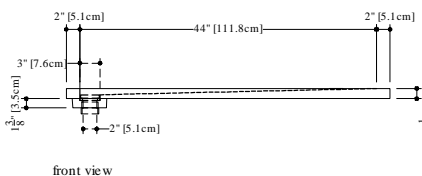

Winner
2013 Good Design Awards

Glacier

DG 4836

inch 48 x 36 mm 1219 x 914

Dimensions
inch 48 x 36 x 1.5
mm 1219 x 914 x 38

Drain position
left, right or rear

Installation
1 wall, 2 walls or 3 walls
No additional drain required

Material
WETMAR BiO, True High Gloss
or matte finish

color
white

Weight
lb - 92 kg - 42

Zero-threshold, ADA-compliant

WETSTYLE cannot be held responsible for any technical errors and reserves the right to make revisions without notice.

Approximate measurement.
The manufacturer accept ± (6.35mm) variance.

www.WETSTYLE.CA - Montreal - Canada
Tel. 450.536.9000 - 1 888.536.9001 - Fax. 450.536.0202