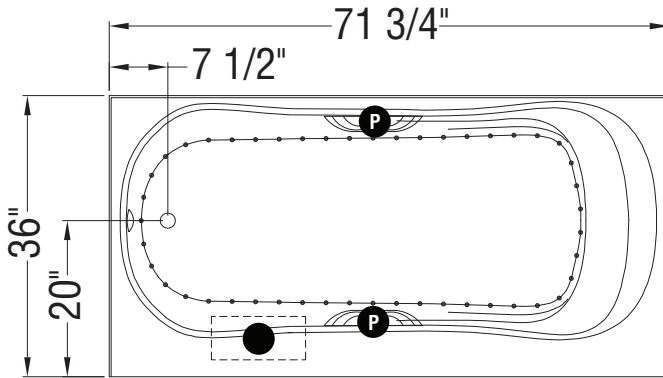

TRUE WHIRLPOOL  
SYSTEM

AEROEFFECT  
AIR SYSTEM

- : Indicates pump or blower positioning
- Ⓟ : Indicates optional grab bars positioning
- ( ○ ) : Indicates True Whirlpool jets positioning
- ( ● ) : Indicates Aeroeffect airjets positioning