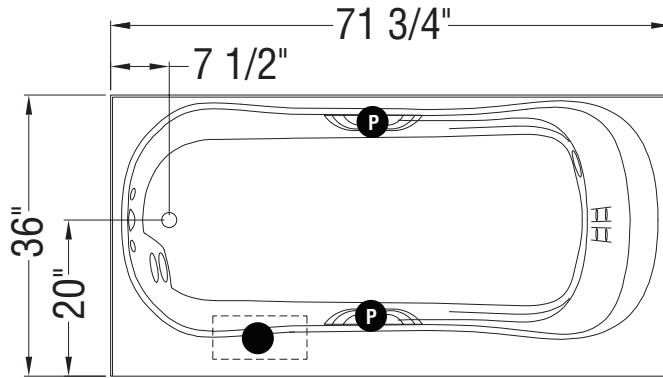

TRUE WHIRLPOOL  
SYSTEM

AEROEFFECT  
AIR SYSTEM

- : Indicates pump or blower positioning
- Ⓟ : Indicates optional grab bars positioning
- ( ○ ) : Indicates True Whirlpool jets positioning
- ( ● ) : Indicates Aeroeffect airjets positioning