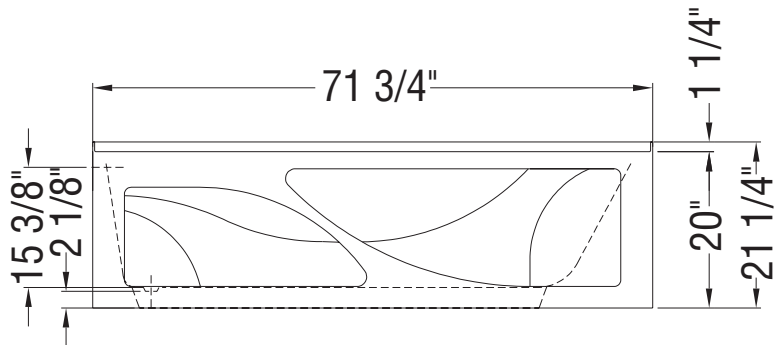

TRUE WHIRLPOOL  
SYSTEM

AEROEFFECT  
AIR SYSTEM

- : Indicates pump or blower positioning
- Ⓟ : Indicates optional grab bars positioning
- ( ○ ) : Indicates True Whirlpool jets positioning
- ( ● ) : Indicates Aeroeffect airjets positioning