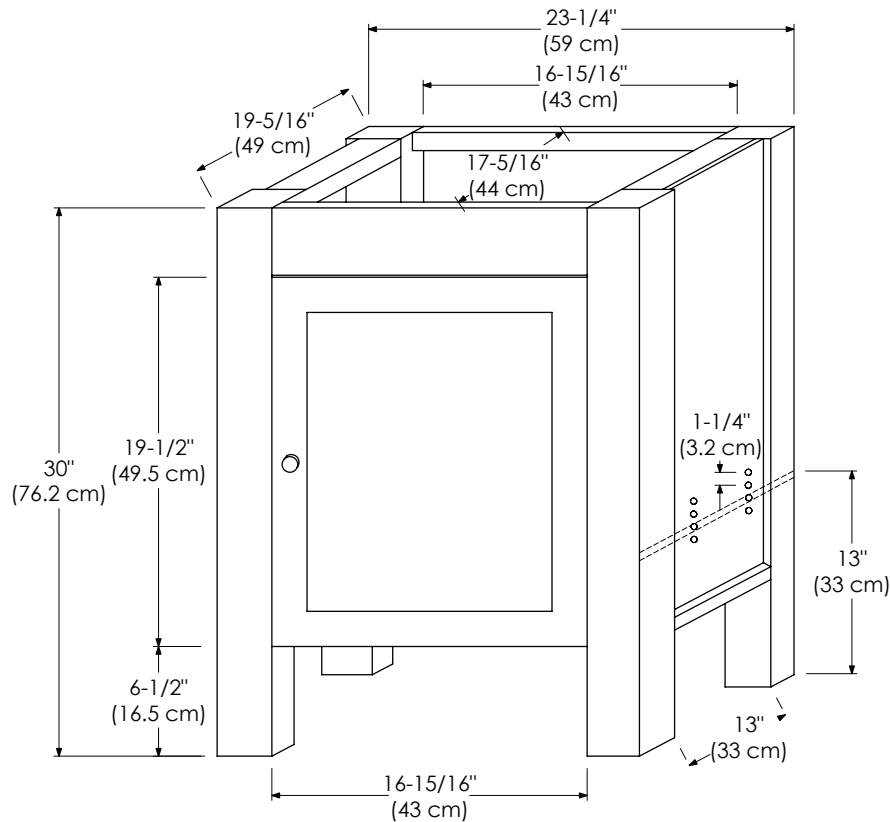

Soft Close Wood or Frosted Glass doors
Matching finish throughout the interior
Extend design with Optional 12", 13" & 18" Drawer Bridge, 15" Shelf Bridge and 35" max Bridge Panel
Optional Metal Feet in Polished Chrome (PC) and Brushed Nickel (BN)
Matching Mirror, Medicine Cabinet and Wall Cabinet

All Ronbow cabinets are made of solid hardwood or hardwood plywood and meet strict CARB Standards.
No particle Board or Micro-Density Fiberboard (MDF) are used.

Available finishes:

- CINNAMON F08
- VINTAGE WALNUT F07

Available fronts:

- FROSTED GLASS DOORS
- WOOD DOORS

Available tops:

- CERAMIC SINKTOP
- GLASS SINKTOP
- TECHSTONE™ TOP
- WIDEAPPEAL™ TOP