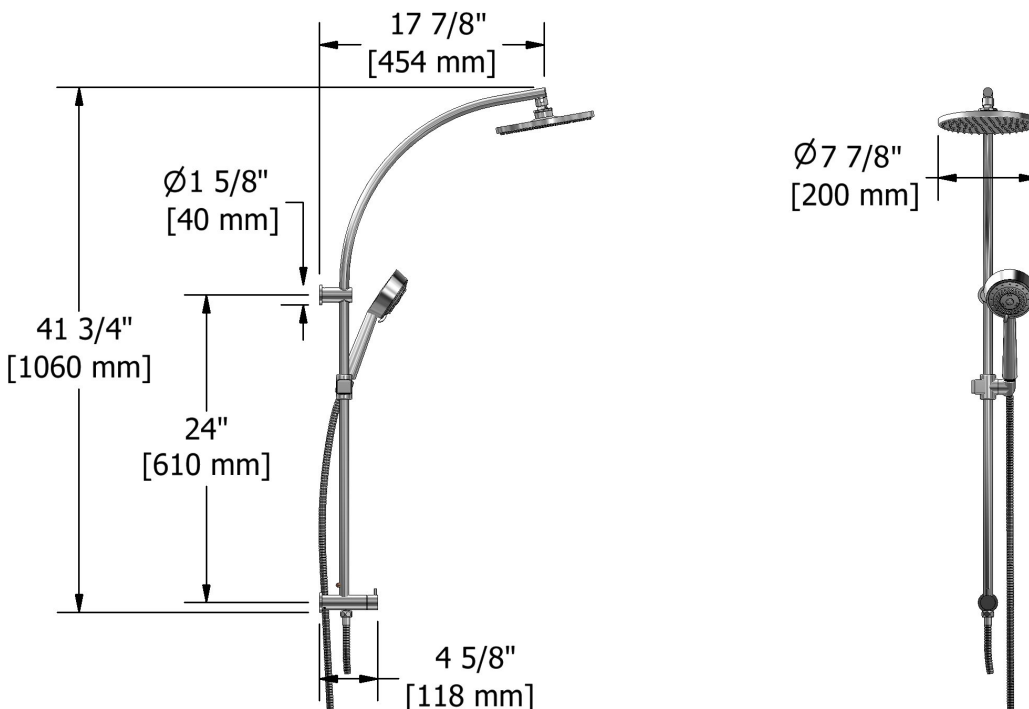

Sizes, models and finishes may differ from thoses presented.

Warranty

The Riobel inc. product carries a limited LIFETIME warranty on the finish Chrome, Gold (PVD), Brushed nickel (PVD), Night brushed (PVD), Polished nickel (PVD) and all working parts and is guaranteed from the initial date of purchase against all manufacturing defects. Other finished 1 year.

Customer Service

Ontario, West Canada : 888-287-5354 Quebec, Maritimes, United States : 866-473-8442

2014.05.06