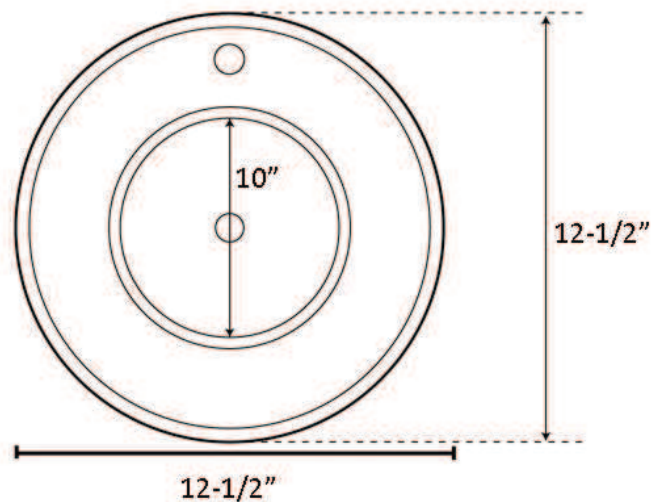

**10" SYKES ROUND
BAR SINK**

Cat. No
PSCSB3000-SAC

W: 12-1/2"
D: 12-1/2"
H: 10"

***Please do NOT cut hole without
template or actual product.**

Interior Dimensions:

Basin Interior: 10" L x 10" W
Basin Depth: 9-1/2"

Features:

- ▶ Constructed of solid 16 gauge copper
- ▶ Smooth interior and rim
- ▶ Features a deep bowl and flat bottom
- ▶ 6-1/2" bottom
- ▶ Accommodates 3-1/2" drain
- ▶ Drain sold separately
- ▶ May be used as either an undermount or a drop-in
- ▶ Copper is a living finish and will patina over time

Finishes:

SAC Smooth Antique Copper

Dimensions of fixture are nominal and may vary within the range of tolerances established by ANSI Standard A112.19.2. Dimensions and specifications subject to change without notice.