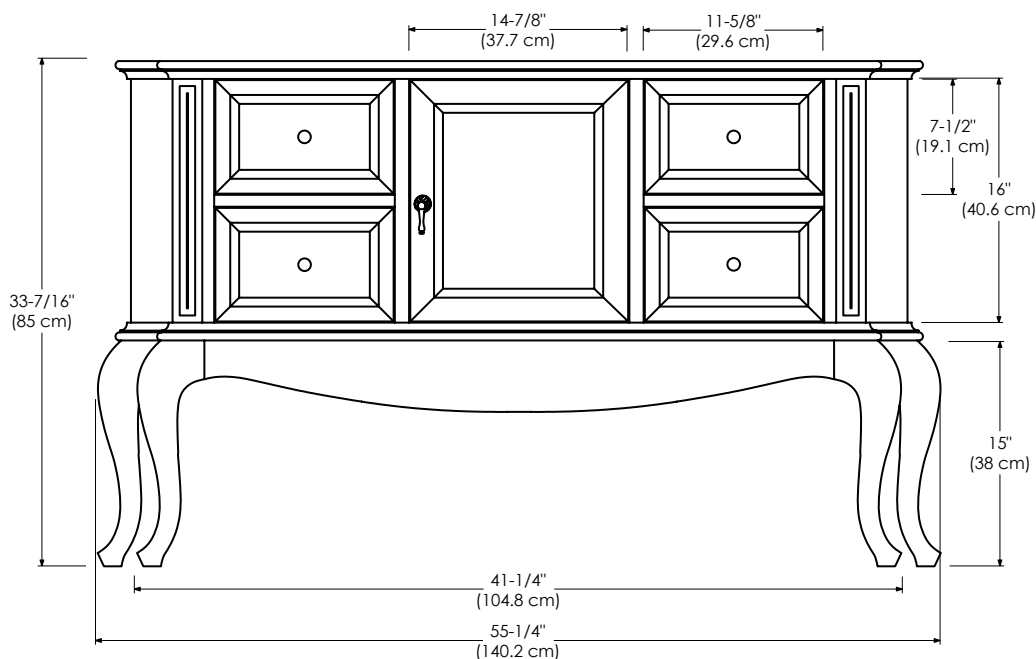

Hand Crafted and Detailed Ornamentation from One Piece of Solid Wood
 Soft Close and Full Extension Drawers with Dovetail Construction
 Matching Finish Throughout the Interior
 Matching Mirror, Medicine Cabinet and Overjohn Cabinet

TOP VIEW

FRONT VIEW

SIDE VIEW