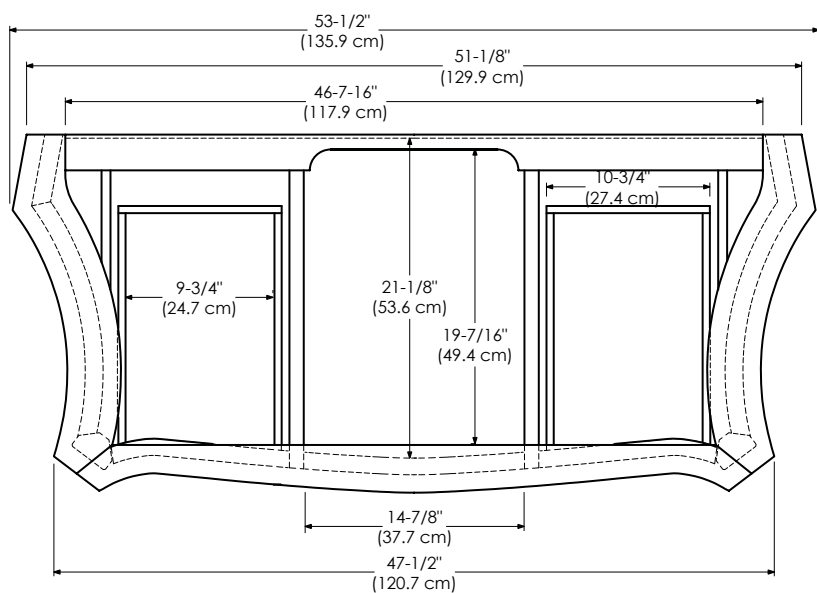

Hand Crafted and Detailed Ornamentation from One Piece of Solid Wood
 Soft Close and Full Extension Drawers with Dovetail Construction
 Matching Finish Throughout the Interior
 Matching Mirror, Medicine Cabinet and Overjohn Cabinet

TOP VIEW

FRONT VIEW

SIDE VIEW