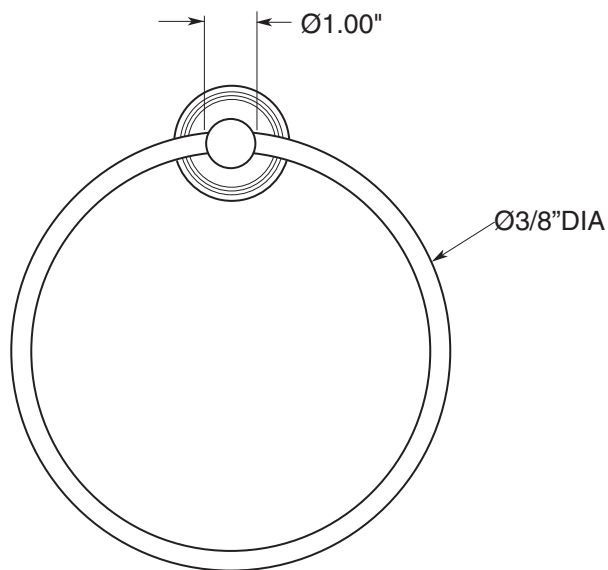

Series 08  
Towel Ring  
1.08TR00

#### FEATURES:

- All brass construction.
- Available in all Sigma finishes. Warranty varies according to finish selection.
- Mounting bracket and screws are supplied.

**TOP VIEW**

**FRONT VIEW**

**SIDE VIEW**

Note: Measurements are subject to change or cancellation. No responsibility is assumed for use of superseded or voided pages.