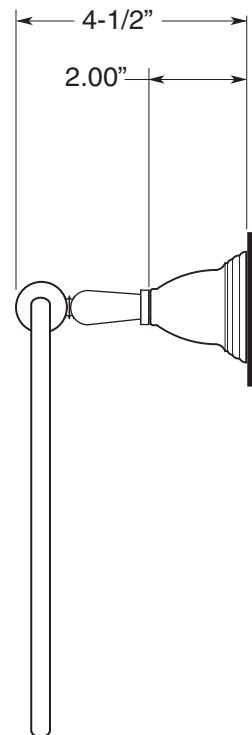

#### FEATURES:

- All brass construction.
- Available in all Sigma finishes. Warranty varies according to finish selection.
- Mounting bracket and screws are supplied.

**TOP VIEW**

**FRONT VIEW**

**SIDE VIEW**

Note: Measurements are subject to change or cancellation. No responsibility is assumed for use of superseded or voided pages.