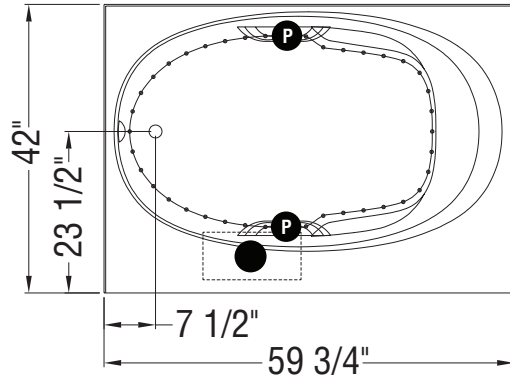

TRUE WHIRLPOOL
SYSTEM

AEROEFFECT
AIR SYSTEM

● : Indicates pump or blower positioning

P : Indicates optional grab bars positioning

(○) : Indicates True Whirlpool jets positioning

(●) : Indicates Aeroeffect airjets positioning