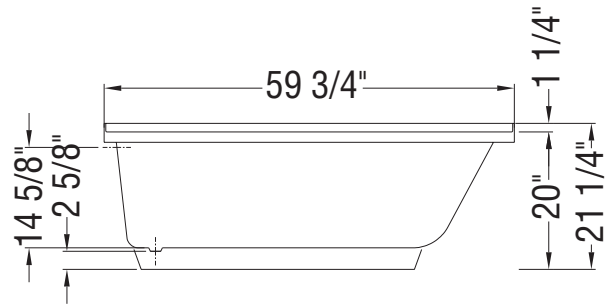

TRUE WHIRLPOOL
SYSTEM

AEROEFFECT
AIR SYSTEM

● : Indicates pump or blower positioning

P : Indicates optional grab bars positioning

(○) : Indicates True Whirlpool jets positioning

(●) : Indicates Aeroeffect airjets positioning