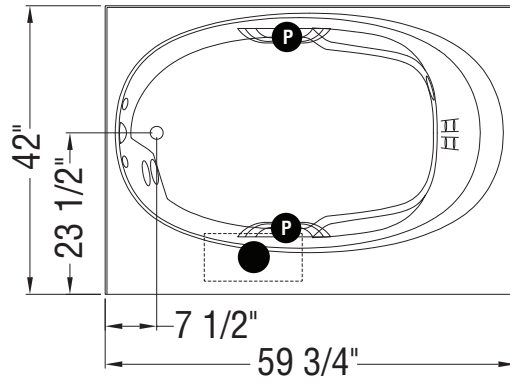

TRUE WHIRLPOOL
SYSTEM

AEROEFFECT
AIR SYSTEM

● : Indicates pump or blower positioning

P : Indicates optional grab bars positioning

(○) : Indicates True Whirlpool jets positioning

(●) : Indicates Aeroeffect airjets positioning