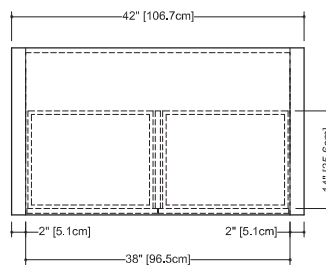

Furniture

F 124 - 4 drawers - 24" depth

length - inch 42 - 48 1/4 - 54 - 60 1/4 - 66 - 72 length - cm 107 - 122.6 - 137 - 153 - 167 - 183

- ▮ top part perimeter and all exposed edges of console are made of solid wood 1/8" thick
- ▮ other surfaces are in wood veneer
- ▮ all natural wood veneer on dimensionally stable MDF core
- ▮ AWI rated level 5 marine grade finish for moisture resistance and durability (industry's highest finishing class)
- ▮ 4 solid maple dovetailed drawers
- ▮ adjustable legs
- ▮ recessed handles

match only rear drain lavatory

▮ finishes and colors

- oak
- natural
- white
- wenge
- light grey
- blue steel
- sand
- hemp
- smoked

- walnut
- natural
- chocolate

plan view

WETSTYLE cannot be held responsible for any technical errors and reserves the right to make revisions without notice.

Approximate measurement.
The manufacturer accept ± (6.35mm) variance.

www.WETSTYLE.CA - Montreal - Canada
Tel. 450.536.9000 - 1 888.536.9001 - Fax. 450.536.0202