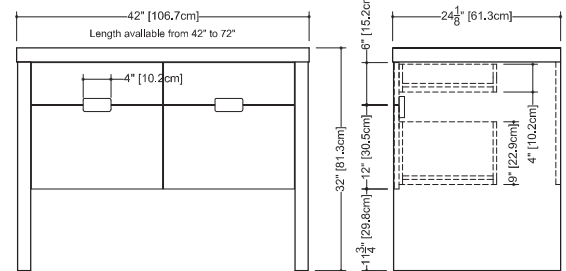

front view

side view

WETSTYLE cannot be held responsible for any technical errors and reserves the right to make revisions without notice.

Approximate measurement.
The manufacturer accept ± (6.35mm) variance.

www.WETSTYLE.CA - Montreal - Canada
Tel. 450.536.9000 - 1 888.536.9001 - Fax. 450.536.0202