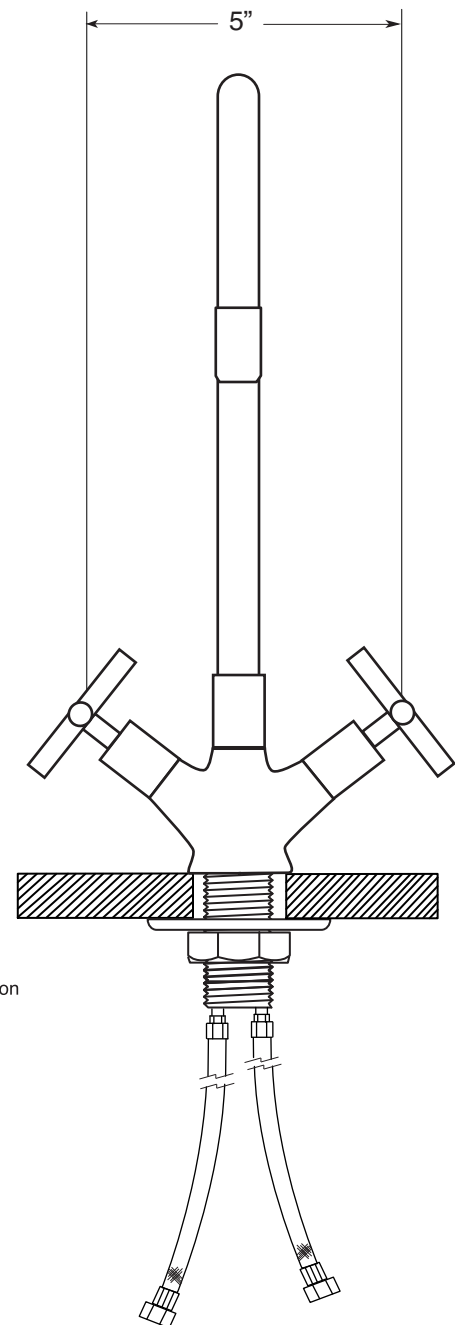

FEATURES:

- All brass construction
- Available in all Sigma finishes. Warranty varies according to finish selection.
- Concealed aerator requires special supplied removal key
- 12" Stainless steel flex lines are supplied
- Maximum deck thickness: 1-3/4"
- Replacement cartridge: 18.30.029 - cold, 18.30.030 - hot
- Meets: ASME A112.18.1-2005/CSAB125.1-2005

TechData

SPECIFICATIONS

Kitchen & Bar

1400 Single Hole Y-Body
Swivel Spout Bar Faucet
1.042310
Nova Handle

NOTE: Allow 1-1/4" diameter hole for installation

NOTE:
Measurement
varies according
to handle choice

3/8"x 12" S.S. Flex
Connectors

Note: Measurements are subject to change or cancellation. No responsibility is assumed for use of superseded or voided pages.