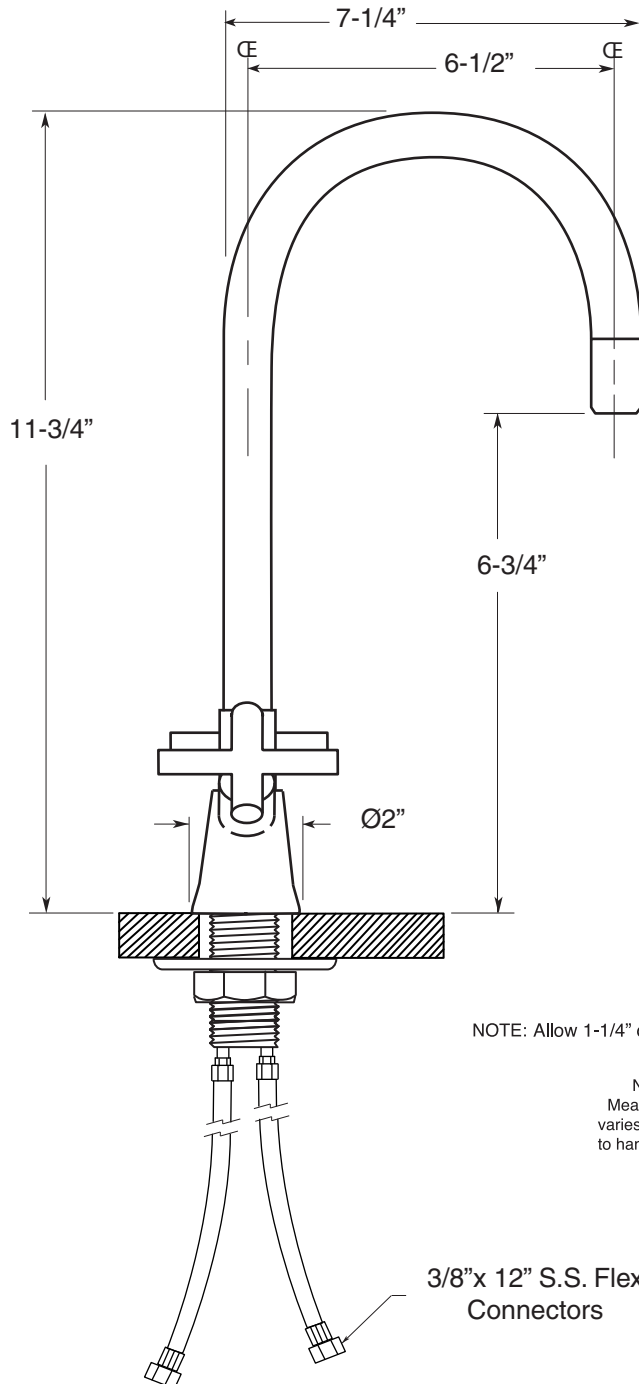

FEATURES:

- All brass construction
- Available in all Sigma finishes. Warranty varies according to finish selection.
- Concealed aerator requires special supplied removal key
- 12" Stainless steel flex lines are supplied
- Maximum deck thickness: 1-3/4"
- Replacement cartridge: 18.30.029 - cold, 18.30.030 - hot
- Meets: ASME A112.18.1-2005/CSAB125.1-2005

TechData

SPECIFICATIONS

Kitchen & Bar

1400 Single Hole Y-Body
Swivel Spout Bar Faucet
1.042310
Nova Handle

NOTE: Allow 1-1/4" diameter hole for installation

NOTE:
Measurement
varies according
to handle choice

3/8"x 12" S.S. Flex
Connectors

Note: Measurements are subject to change or cancellation. No responsibility is assumed for use of superseded or voided pages.