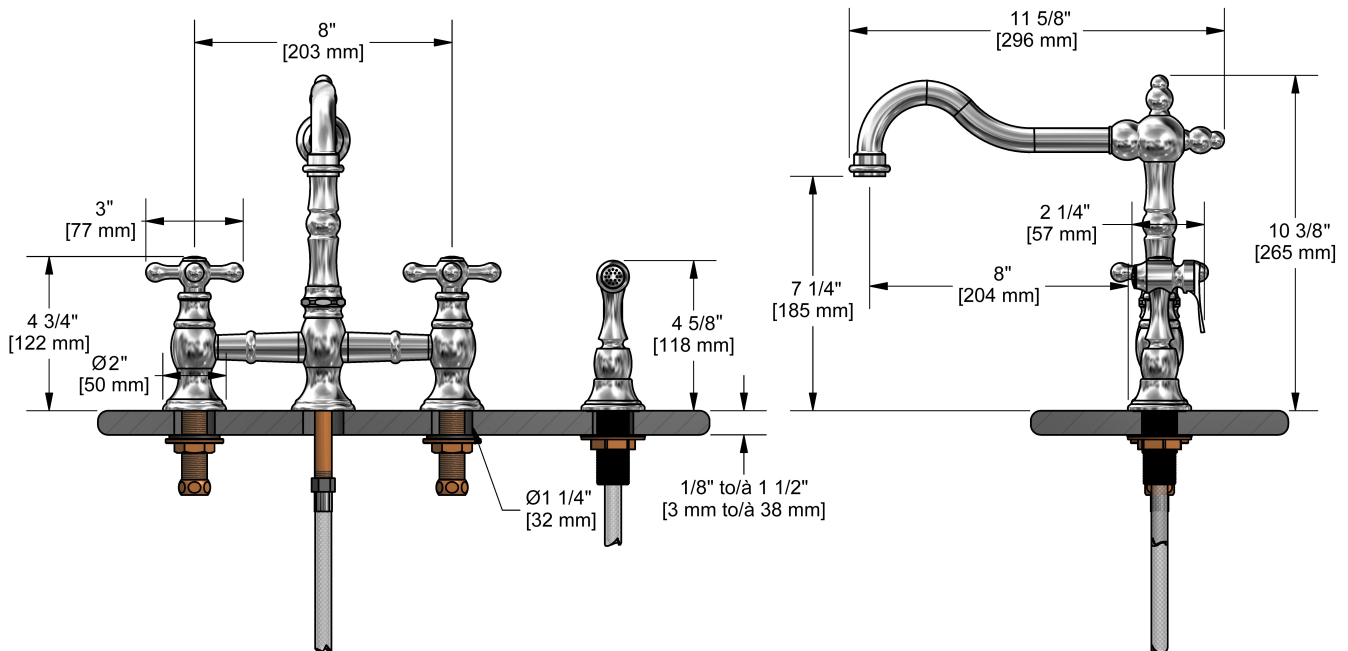

Certifications

- CSA B125.1
- NSF61
- ASME A112.18.1
- CMR248 Approval

Sizes, models and finishes may differ from those presented.

Warranty

The Riobel inc. product carries a limited LIFETIME warranty on the finish Chrome, Gold (PVD), Brushed nickel (PVD), Night brushed (PVD), Polished nickel (PVD) and all working parts and is guaranteed from the initial date of purchase against all manufacturing defects. Other finished 1 year.

Customer Service

Ontario, West Canada : 888-287-5354 Quebec, Maritimes, United States : 866-473-8442

2014.05.07